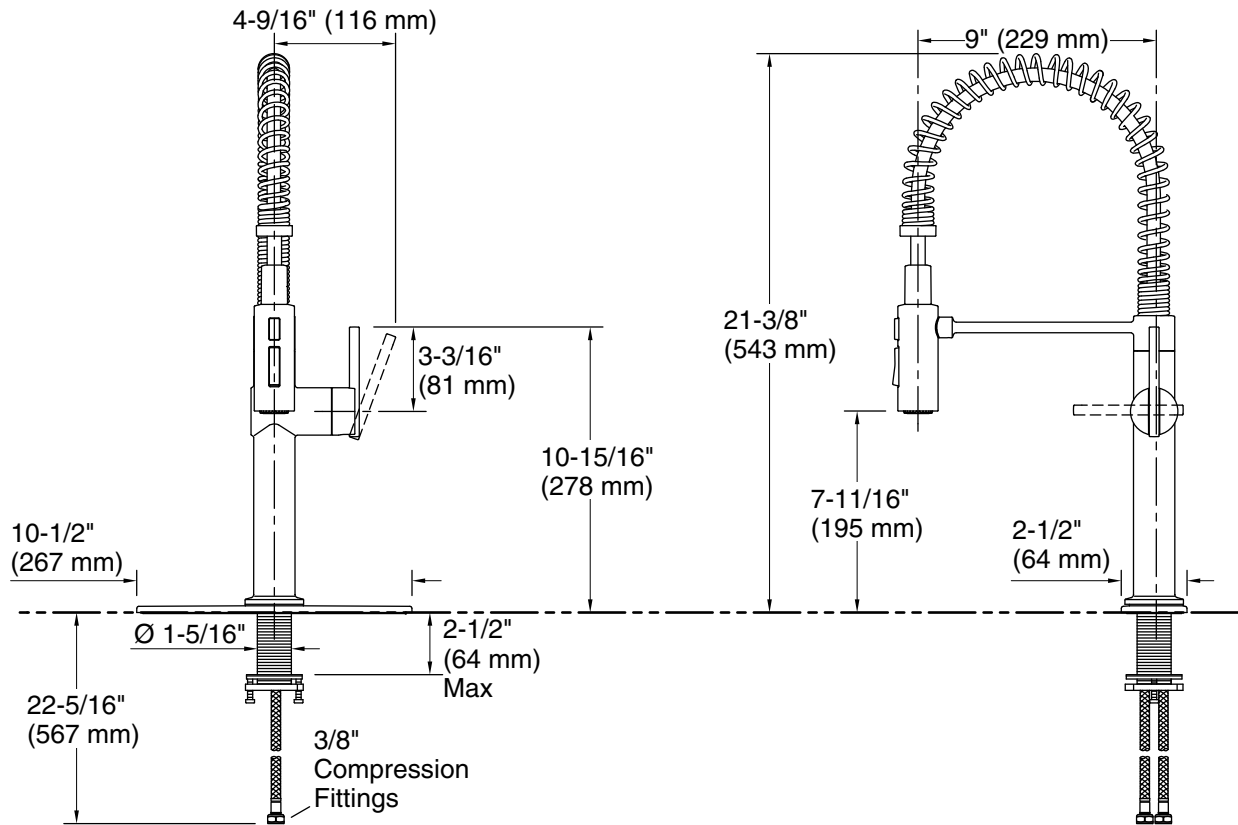

- K-22071 Three-hole kitchen faucet escutcheon

ADA **CSA B651**

Codes/Standards

ASME A112.18.1/CSA B125.1
NSF/ANSI/CAN 61
NSF/ANSI/CAN 372
DOE - Energy Policy Act 1992
California Energy Commission (CEC)
ADA
ICC/ANSI A117.1
CSA B651
NOM Standards
NOM 012-CONAGUA

Technical Information

All product dimensions are nominal.

Faucet flow rate: 1.5 gal/min (5.7 l/min)

Spout:

Spout reach: 9" (229 mm)

Pressure/fixture Supply Requirements

Fixture pressure 125 psi (861.8 kPa)
 max (static):