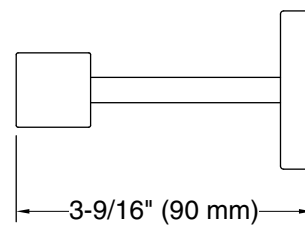

Technical Information

All product dimensions are nominal.

Material: Zinc, Brass

Notes

Install this product according to the installation instructions.

CAUTION: Risk of personal injury. Do not install these products in any area where they are likely to be used inadvertently as a grab bar or support bar. These products are not designed or intended for use as a grab bar or support bar.