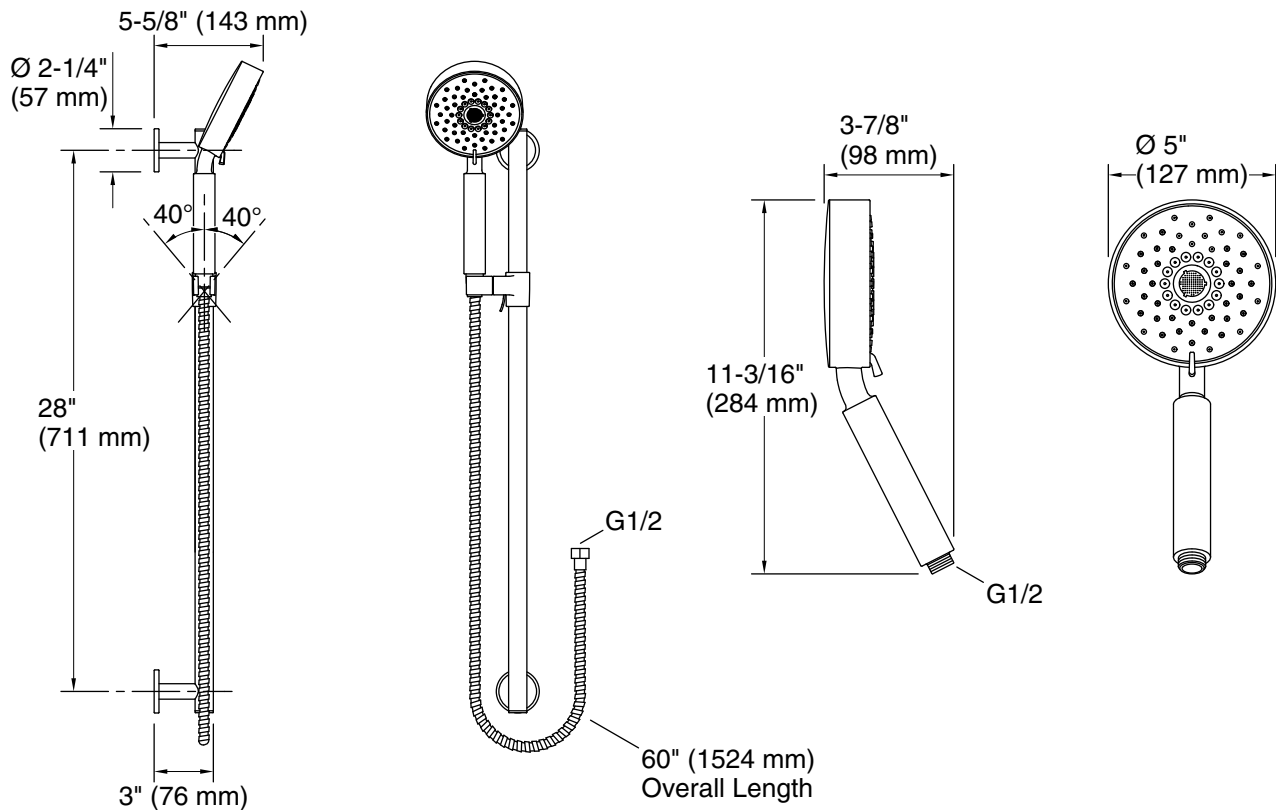

## Features

- Includes Purist® 2.5-gpm multifunction handshower, 60" metal hose, 28" sidebar and contemporary sidebar trim
- Multifunction showerhead and handshower each have advanced spray engines to provide three experiences: full coverage, pulsating massage, and silk spray
- Full coverage spray produces an encompassing spray ideal for everyday use
- Pulsating massage spray targets sore muscles to ease away aches and pains
- Silk spray releases a dense, luxurious spray ideal for rinsing
- Thumb tab allows for a smooth transition between sprays
- Combination of balance, weight, grip, and angle makes this handshower comfortable and easy to use
- MasterClean™ sprayface features an easy-to-clean surface that withstands mineral buildup and maximizes spray performance
- 2.5 gpm (9.5 lpm) maximum flow rate
- Sidebar features adjustable mounting brackets for installation flexibility
- Coordinates with Purist®, Stillness®, and Composed® faucets and accessories
- Features a nonpositive shutoff: water-saving pause mode to temporarily reduce water flow
- Pause feature temporarily pauses water flow to conserve water while you lather, shave, or shampoo

## Technical Information

All product dimensions are nominal.

### Spout:

Handshower rated max flow: 2.5 gal/min (9.5 l/min)