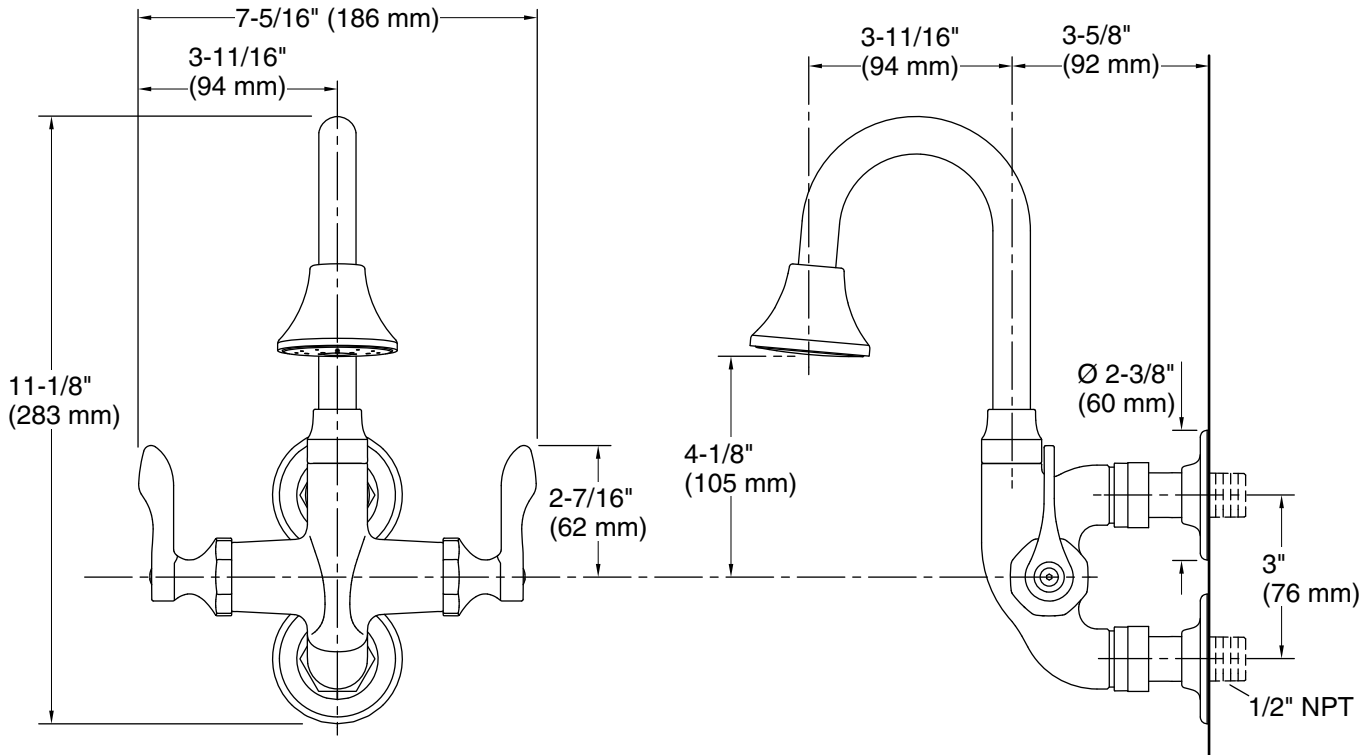

Features

- Two-handle gooseneck bathroom sink faucet
- 3-11/16" (94 mm) gooseneck spout with rosespray
- 7-5/16" (186 mm) wall-to-spout outlet
- 12 gpm (gallons per minute) maximum flow rate
- Lever handles with red/blue indexing (ADA-compliant with correct installation)
- Less drain
- Adjustable flanges
- External NPT connections

Material

- Brass

Installation

- Pairs with the Brockway wall-mounted wash sink

Recommended Products/Accessories

- K-3200 36" wall-mount utility sink
- K-3202 48" wall-mount utility sink
- K-3203 60" wall-mount utility sink

Color tiles intended for reference only.

Color	Code	Description
	CP	Polished Chrome
	SR	Vibrant Bright Nickel

Technical Information

All product dimensions are nominal.

Faucet flow rate: 12 gal/min (45.4 l/min)

Spout:

Spout reach: 3-11/16" (93 mm)

Notes

Install this product according to the installation instructions.