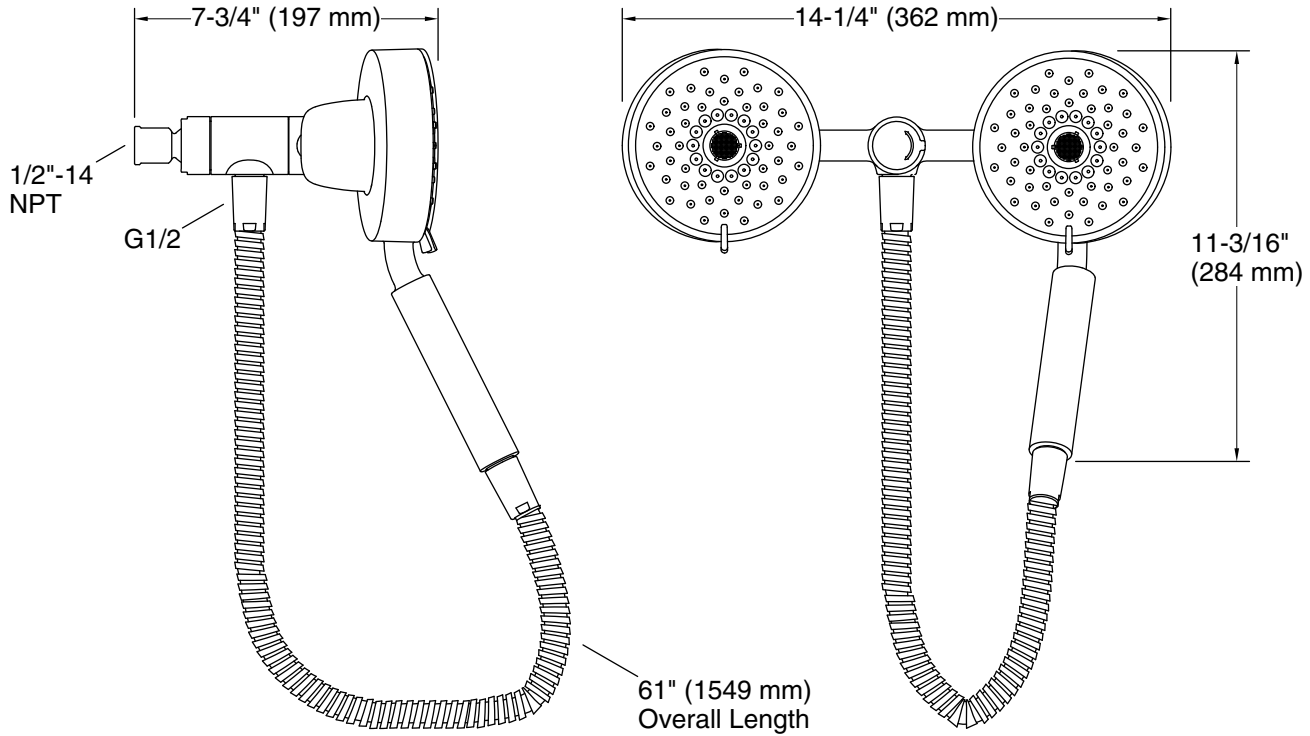

Features

- Multifunction showerhead and handshower each have advanced spray engines to provide three experiences: full coverage, pulsating massage, and silk spray
- Full coverage spray produces an encompassing spray ideal for everyday use
- Pulsating massage spray targets sore muscles to ease away aches and pains
- Silk spray releases a dense, luxurious spray ideal for rinsing
- Pause feature temporarily pauses water flow to conserve water while you lather, shave, or shampoo
- MasterClean™ sprayface features an easy-to-clean surface that withstands mineral buildup and maximizes spray performance
- 1.75 gpm (6.6 lpm) maximum flow rate at 45 psi (3.1 bar)
- Box includes: Showerhead, handshower, 60" (1524 mm) metal hose

K-933 Shower Arm and Flange
K-7395 Shower Arm and Flange
K-7397 Shower Arm and Flange
K-20005 Shower Arm and Flange
K-26318 Shower arm and flange

Codes/Standards

ASME A112.18.1/CSA B125.1
DOE - Energy Policy Act 1992
EPA WaterSense®
California Energy Commission (CEC)

Technical Information

All product dimensions are nominal.

Spout:

Handshower rated max flow: 1.75 gal/min (6.6 l/min)

Shower/Rainhead rated max flow: 1.75 gal/min (6.6 l/min)

Notes

Install this product according to the installation instructions.