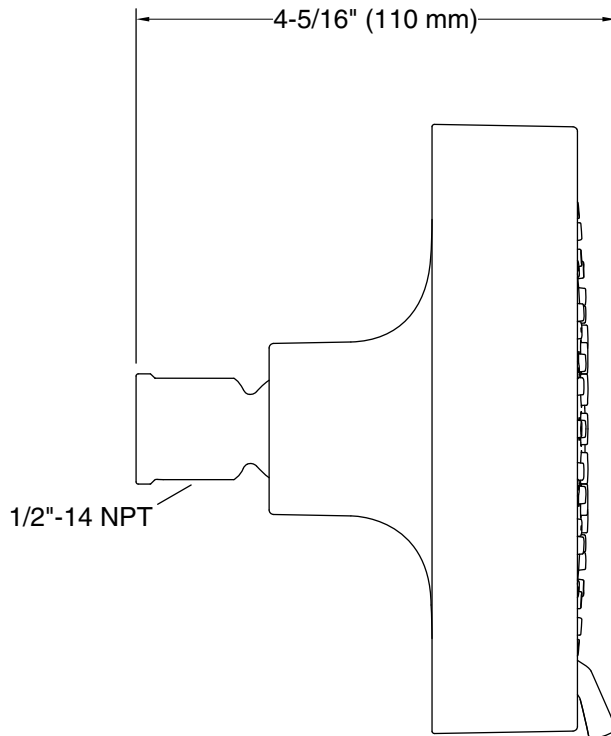

Material

- KOHLER finishes resist corrosion and tarnishing

Installation

- Shower arm and flange sold separately
- 1/2"-14 NPT connection.
- Wall-mount

Recommended Products/Accessories

K-7397 Shower Arm and Flange
K-7395 Shower Arm and Flange
K-933 Shower Arm and Flange

Technical Information

All product dimensions are nominal.

Spout:

Handshower rated max flow: 1.75 gal/min (6.6 l/min)

Shower/Rainhead rated max flow: 1.75 gal/min (6.6 l/min)

Notes

Install this product according to the installation instructions.