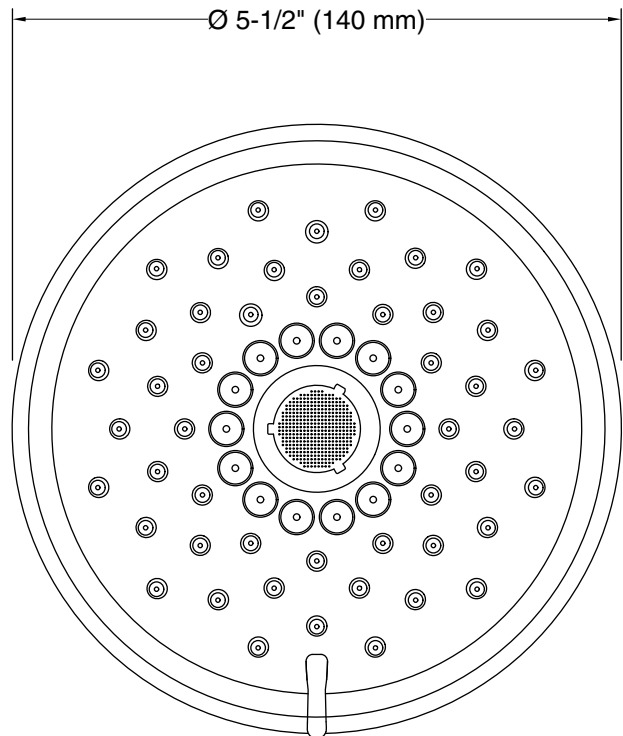

Features

- Multifunction showerhead and handshower each have advanced spray engines to provide three experiences: full coverage, pulsating massage, and silk spray
- Full coverage spray produces an encompassing spray ideal for everyday use
- Pulsating massage spray targets sore muscles to ease away aches and pains
- Silk spray releases a dense, luxurious spray ideal for rinsing
- Thumb tab allows for a smooth transition between sprays
- MasterClean™ sprayface features an easy-to-clean surface that withstands mineral buildup and maximizes spray performance
- 1.75 gpm (6.6 lpm) flow rate.
- Coordinates with Purist®, Stillness®, and Composed® faucets and accessories
- This product can help a building earn Water Efficiency points in LEED® Green Building Rating System

Material

- KOHLER finishes resist corrosion and tarnishing

Installation

- Shower arm and flange sold separately
- 1/2"-14 NPT connection.
- Wall-mount

Recommended Products/Accessories

K-7397 Shower Arm and Flange
K-7395 Shower Arm and Flange
K-933 Shower Arm and Flange

Technical Information

All product dimensions are nominal.

Spout:

Handshower rated max flow: 1.75 gal/min (6.6 l/min)

Shower/Rainhead rated max flow: 1.75 gal/min (6.6 l/min)

Notes

Install this product according to the installation instructions.