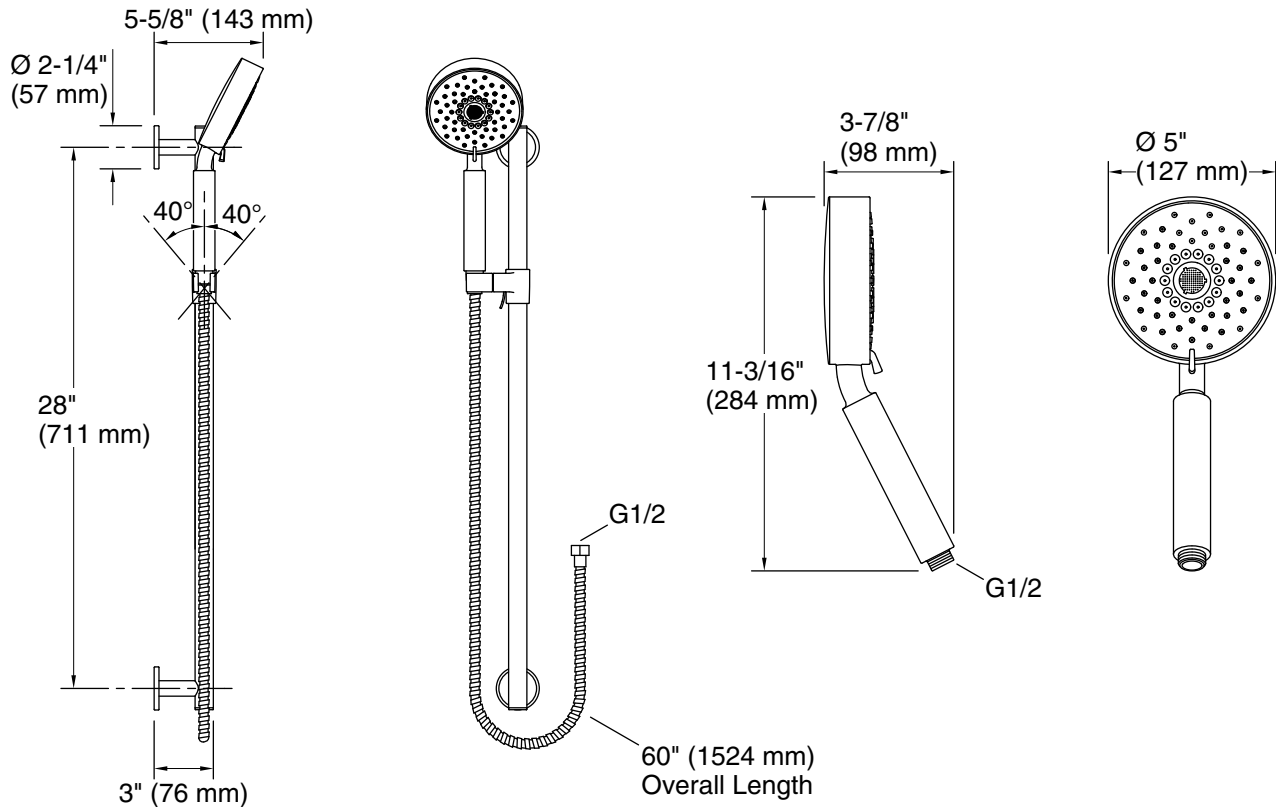

Features

- Includes Purist® 1.75-gpm multifunction handshower, 60" metal hose, 28" sidebar and contemporary sidebar trim
- Multifunction showerhead and handshower each have advanced spray engines to provide three experiences: full coverage, pulsating massage, and silk spray
- Full coverage spray produces an encompassing spray ideal for everyday use
- Pulsating massage spray targets sore muscles to ease away aches and pains
- Silk spray releases a dense, luxurious spray ideal for rinsing
- Thumb tab allows for a smooth transition between sprays
- Combination of balance, weight, grip, and angle makes this handshower comfortable and easy to use
- MasterClean™ sprayface features an easy-to-clean surface that withstands mineral buildup and maximizes spray performance
- 1.75 gpm (6.6 lpm) flow rate.
- Sidebar features adjustable mounting brackets for installation flexibility
- Coordinates with Purist®, Stillness®, and Composed® faucets and accessories
- Features a nonpositive shutoff: water-saving pause mode to temporarily reduce water flow
- Pause feature temporarily pauses water flow to conserve water while you lather, shave, or shampoo

Technical Information

All product dimensions are nominal.

Spout:

Handshower rated max flow: 1.75 gal/min (6.6 l/min)

Shower/Rainhead rated max flow: 1.75 gal/min (6.6 l/min)

Notes

Install this product according to the installation instructions.