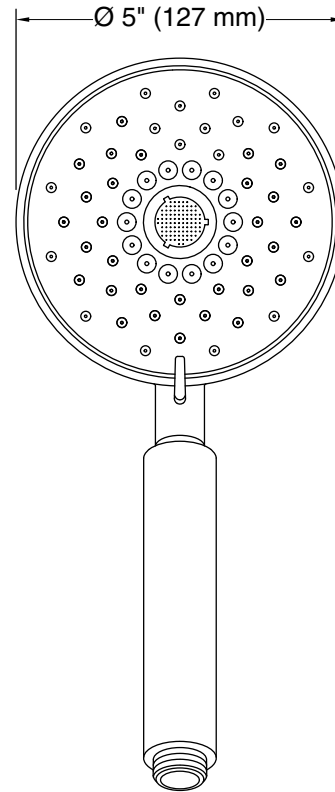

Features

- Multifunction showerhead and handshower each have advanced spray engines to provide three experiences: full coverage, pulsating massage, and silk spray
- Full coverage spray produces an encompassing spray ideal for everyday use
- Pulsating massage spray targets sore muscles to ease away aches and pains
- Silk spray releases a dense, luxurious spray ideal for rinsing
- Thumb tab allows for a smooth transition between sprays
- Combination of balance, weight, grip, and angle makes this handshower comfortable and easy to use
- MasterClean™ sprayface features an easy-to-clean surface that withstands mineral buildup and maximizes spray performance
- 2.5 gpm (9.5 lpm) maximum flow rate
- Requires K-8593, K-9514, K-98360, K-98359, K-45981, or K-45982 shower hose (sold separately)
- Coordinates with Purist®, Stillness®, and Composed® faucets and accessories
- Features a nonpositive shutoff: water-saving pause mode to temporarily reduce water flow
- Pause feature temporarily pauses water flow to conserve water while you lather, shave, or shampoo

K-9514 60" Shower Hose

or

K-98359 60" Smooth Shower Hose

or

K-45982 60" ribbon hose

or

K-8593 72" Shower Hose

or

K-98360 72" Smooth Shower Hose

or

K-45981 72" ribbon hose

ADA CSA B651 OBC

Codes/Standards

ASME A112.18.1/CSA B125.1
DOE - Energy Policy Act 1992
ADA
ICC/ANSI A117.1
CSA B651
OBC

KOHLER® Faucet Lifetime Limited Warranty

Technical Information

All product dimensions are nominal.

Spout:

Handshower rated max flow: 2.5 gal/min (9.5 l/min)

Notes

Install this product according to the installation instructions.

Plumbing codes require an atmospheric vacuum breaker (such as Kohler Model K-9660) be installed in-line with handshowers. Please consult with local plumbing officials.