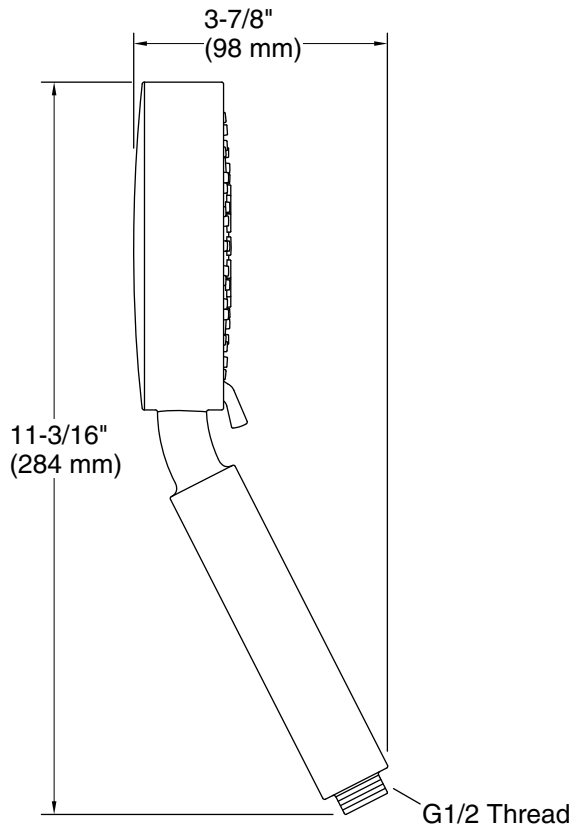

Technical Information

All product dimensions are nominal.

Spout:

Handshower rated max flow: 2.5 gal/min (9.5 l/min)

Notes

Install this product according to the installation instructions.

Plumbing codes require an atmospheric vacuum breaker (such as Kohler Model K-9660) be installed in-line with handshowers. Please consult with local plumbing officials.

ADA, OBC, CSA B651 compliant when installed to the specific requirements of these regulations.