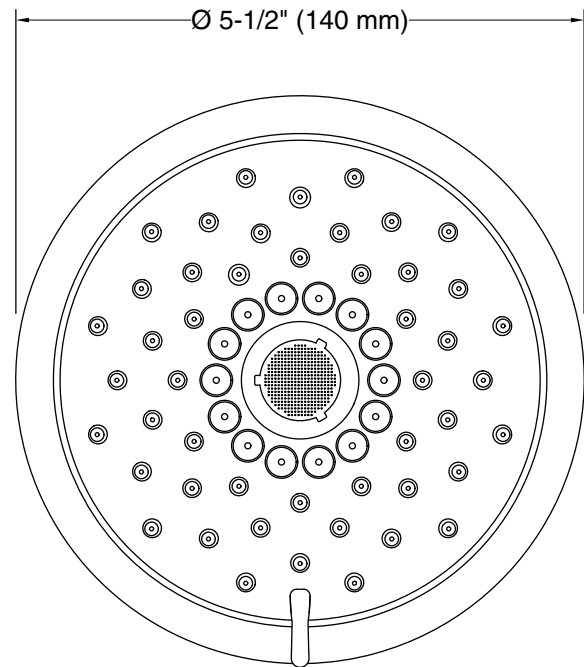

Features

- Multifunction showerhead and handshower each have advanced spray engines to provide three experiences: full coverage, pulsating massage, and silk spray
- Full coverage spray produces an encompassing spray ideal for everyday use
- Pulsating massage spray targets sore muscles to ease away aches and pains
- Silk spray releases a dense, luxurious spray ideal for rinsing
- Thumb tab allows for a smooth transition between sprays
- MasterClean™ sprayface features an easy-to-clean surface that withstands mineral buildup and maximizes spray performance
- 2.5 gpm (9.5 lpm) maximum flow rate
- Coordinates with Forte®, Alteo®, and Refinia® faucets and accessories

Material

- KOHLER finishes resist corrosion and tarnishing

Installation

- Shower arm and flange sold separately
- 1/2"-14 NPT connection.
- Wall-mount

Codes/Standards

ASME A112.18.1/CSA B125.1
DOE - Energy Policy Act 1992

KOHLER® Faucet Lifetime Limited Warranty

See website for detailed warranty information.

Technical Information

All product dimensions are nominal.

Spout:

Handshower rated max flow: 2.5 gal/min (9.5 l/min)

Shower/Rainhead rated max flow: 2.5 gal/min (9.5 l/min)