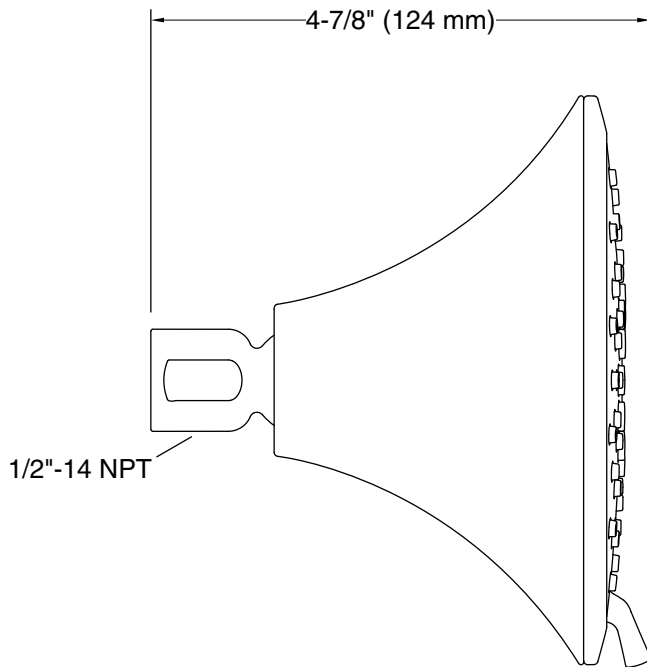

Features

- Multifunction showerhead and handshower each have advanced spray engines to provide three experiences: full coverage, pulsating massage, and silk spray
- Full coverage spray produces an encompassing spray ideal for everyday use
- Pulsating massage spray targets sore muscles to ease away aches and pains
- Silk spray releases a dense, luxurious spray ideal for rinsing
- Thumb tab allows for a smooth transition between sprays
- MasterClean™ sprayface features an easy-to-clean surface that withstands mineral buildup and maximizes spray performance
- 2.5 gpm (9.5 lpm) maximum flow rate
- Coordinates with Forte®, Alteo®, and Refinia® faucets and accessories

Material

- KOHLER finishes resist corrosion and tarnishing

Installation

- Shower arm and flange sold separately
- 1/2"-14 NPT connection.
- Wall-mount

Codes/Standards

ASME A112.18.1/CSA B125.1
DOE - Energy Policy Act 1992

KOHLER® Faucet Lifetime Limited Warranty

See website for detailed warranty information.

Technical Information

All product dimensions are nominal.

Spout:

Handshower rated max flow: 2.5 gal/min (9.5 l/min)

Shower/Rainhead rated max flow: 2.5 gal/min (9.5 l/min)