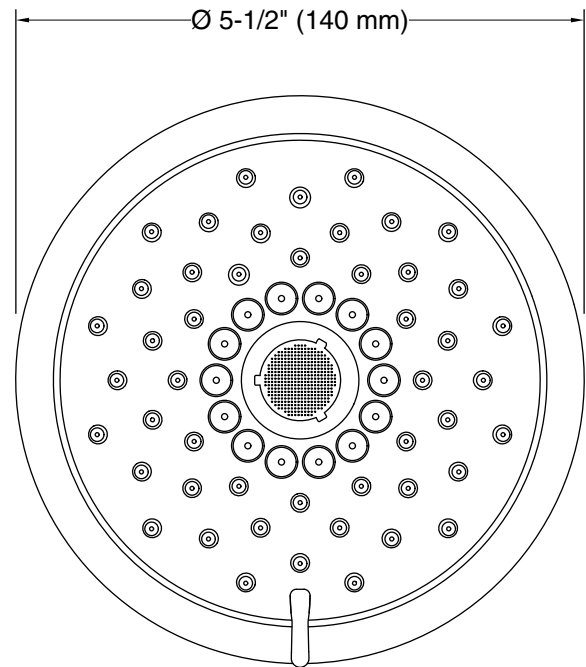

Features

- Multifunction showerhead and handshower each have advanced spray engines to provide three experiences: full coverage, pulsating massage, and silk spray
- Full coverage spray produces an encompassing spray ideal for everyday use
- Pulsating massage spray targets sore muscles to ease away aches and pains
- Silk spray releases a dense, luxurious spray ideal for rinsing
- MasterClean™ sprayface features an easy-to-clean surface that withstands mineral buildup and maximizes spray performance
- Thumb tab allows for a smooth transition between sprays
- MasterClean™ sprayface features an easy-to-clean surface that withstands mineral buildup and maximizes spray performance
- 1.75 gpm (6.6 lpm) flow rate.
- Coordinates with Forte®, Alteo®, and Refinia® faucets and accessories
- This product can help a building earn Water Efficiency points in LEED® Green Building Rating System

Material

- KOHLER finishes resist corrosion and tarnishing

Installation

- Shower arm and flange sold separately
- 1/2"-14 NPT connection.
- Wall-mount

Recommended Products/Accessories

K-7397 Shower Arm and Flange
K-7395 Shower Arm and Flange

Technical Information

All product dimensions are nominal.

Spout:

Handshower rated max flow: 1.75 gal/min (6.6 l/min)

Shower/Rainhead rated max flow: 1.75 gal/min (6.6 l/min)

Notes

Install this product according to the installation instructions.