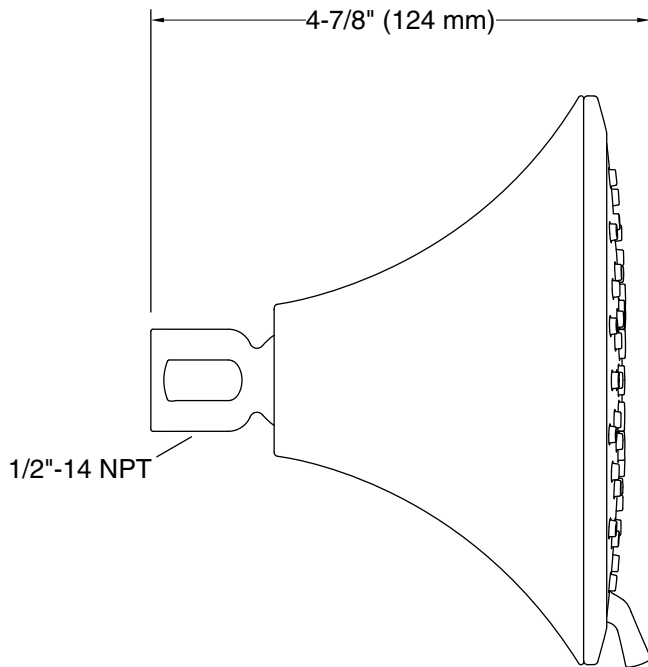

Features

- Multifunction showerhead and handshower each have advanced spray engines to provide three experiences: full coverage, pulsating massage, and silk spray
- Full coverage spray produces an encompassing spray ideal for everyday use
- Pulsating massage spray targets sore muscles to ease away aches and pains
- Silk spray releases a dense, luxurious spray ideal for rinsing
- MasterClean™ sprayface features an easy-to-clean surface that withstands mineral buildup and maximizes spray performance
- Thumb tab allows for a smooth transition between sprays
- MasterClean™ sprayface features an easy-to-clean surface that withstands mineral buildup and maximizes spray performance
- 1.75 gpm (6.6 lpm) flow rate.
- Coordinates with Forte®, Alteo®, and Refinia® faucets and accessories
- This product can help a building earn Water Efficiency points in LEED® Green Building Rating System

Material

- KOHLER finishes resist corrosion and tarnishing

Installation

- Shower arm and flange sold separately
- 1/2"-14 NPT connection.
- Wall-mount

Recommended Products/Accessories

K-7397 Shower Arm and Flange
K-7395 Shower Arm and Flange

Technical Information

All product dimensions are nominal.

Spout:

Handshower rated max flow: 1.75 gal/min (6.6 l/min)

Shower/Rainhead rated max flow: 1.75 gal/min (6.6 l/min)

Notes

Install this product according to the installation instructions.