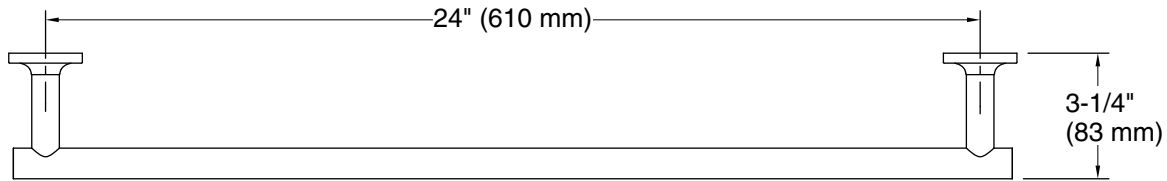

BGP	Vibrant Brushed Graphite
-----	--------------------------

Technical Information

All product dimensions are nominal.

Material: Metal

Notes

Install this product according to the installation instructions.