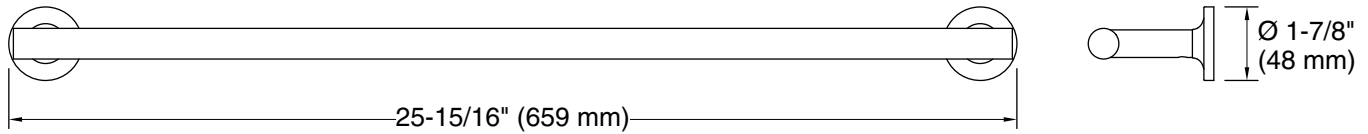

BGP	Vibrant Brushed Graphite
-----	--------------------------

Technical Information

All product dimensions are nominal.

Material: Metal

Notes

Install this product according to the installation instructions.