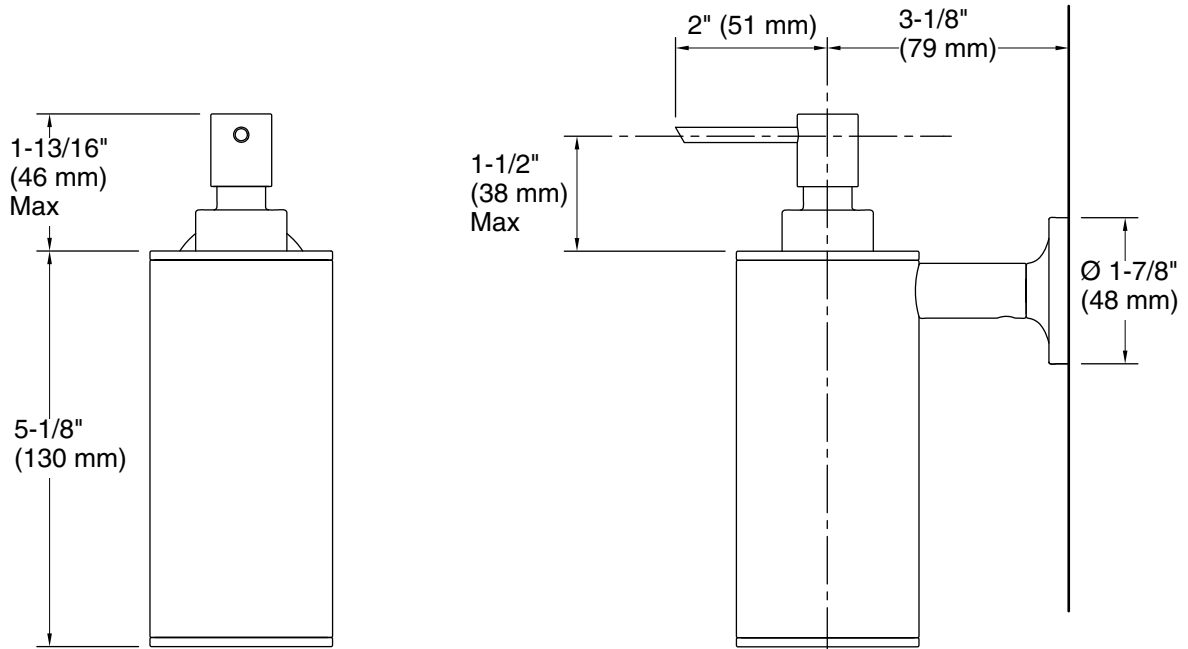

Technical Information

All product dimensions are nominal.

Material: Metal

Notes

Install this product according to the installation instructions.