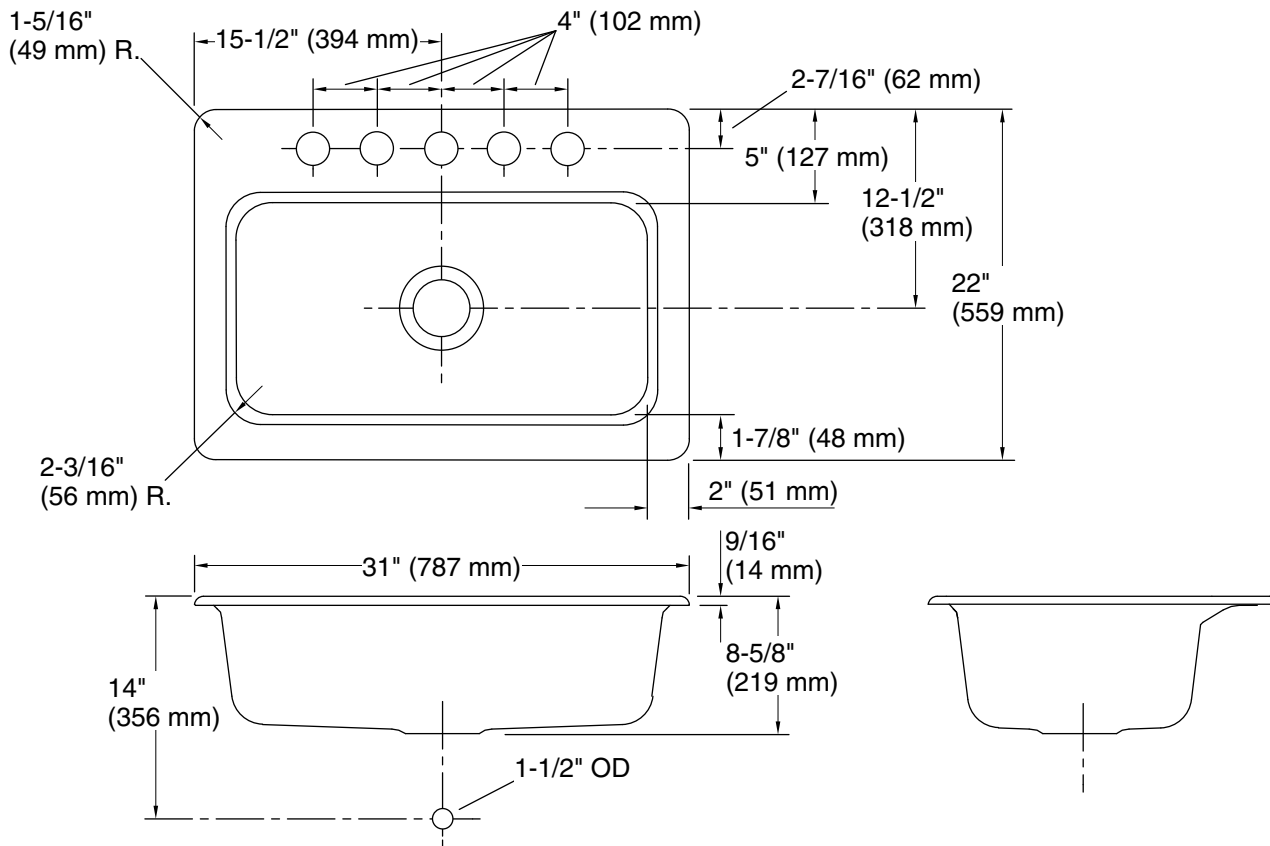

## Features

- 33" (838 mm) minimum base cabinet width
- Single bowl
- 8" (203 mm) depth
- Five oversized faucet holes
- Oversized holes allow for easy installation of faucets and accessories
- Sink drain with strainer sold separately

### Technical Information

All product dimensions are nominal.

Basin configuration: Single Bowl

Center(s): 8" (203 mm)

Min. base cabinet width: 33" (838 mm)

Bowl area: Length: 27" (686 mm)  
Width: 15" (381 mm)  
Bowl depth: 8" (203 mm)

Number of deck holes: 5

Faucet hole(s): 2-3/8" (60 mm)

Drain hole: 3-5/8" (92 mm)

Template: 1139754-7, required, included

### Notes

Install this product according to the installation instructions.

Faucet holes in under-mount fixture are oversized at  $\varnothing$  2-3/8" (60 mm). Drill faucet holes in counter according to fitting rough-in.