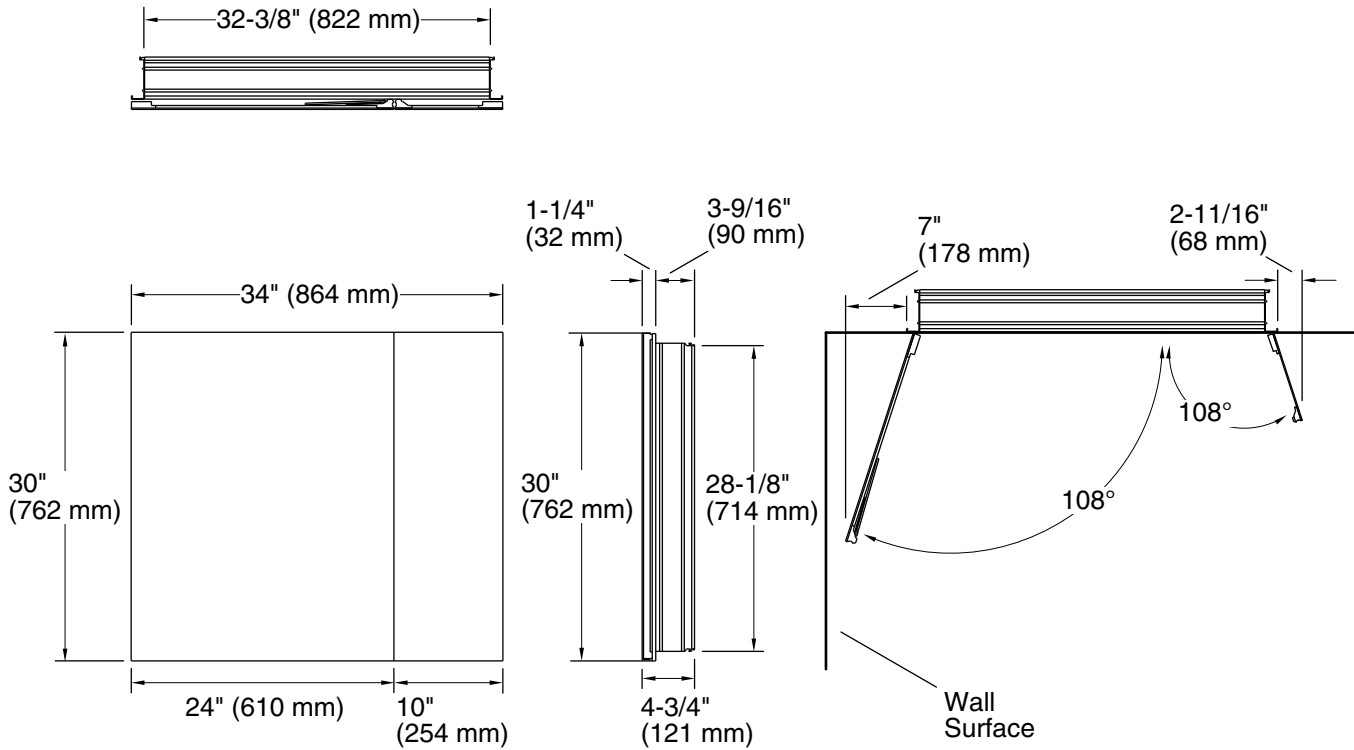

Technical Information

All product dimensions are nominal.

Notes

Install this product according to the installation instructions.

Install the cabinet a minimum of 3" (76 mm) above any obstructions (such as a faucet).

For surface-mount, use anchors (not provided) rated for the loaded weight of this product.

This cabinet is designed for either right or left door swing. Check for obstructions.