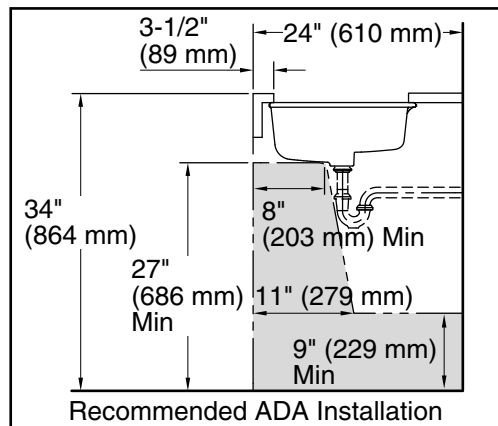

Features

- Geometric rectangular basin with vertical sides
- Overflow drain
- No faucet holes; requires wall- or counter-mount faucet

Material

- Vitreous china

Installation

- Undermount

Recommended Products/Accessories

K-8998 P-Trap
K-23726 Drain treatment
K-23725 Cast iron cleaner

Included Components

1193643 Basin clamps

ADA

Codes/Standards

ASME A112.19.2/CSA B45.1
ADA
ICC/ANSI A117.1

KOHLER® Vitreous China Bathroom Sink Lifetime Limited Warranty

Technical Information

All product dimensions are nominal.

- Basin configuration: Single Bowl
- Bowl area (Only): Length: 17-1/4" (438 mm)
Width: 13" (330 mm)
Water depth: 3-1/8" (79 mm)
- With overflow: Yes
- Drain hole: 1-3/4" (44 mm)
- Template: 1109226-7, required, not included