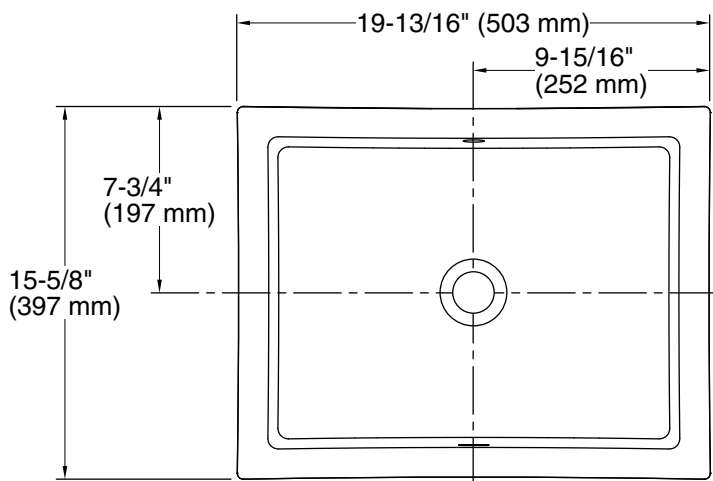

Features

- Geometric rectangular basin with vertical sides
- Overflow drain
- No faucet holes; requires wall- or counter-mount faucet

Material

- Vitreous china

Installation

- Undermount

Recommended Products/Accessories

Technical Information

All product dimensions are nominal.

- Basin configuration: Single Bowl
- Bowl area (Only): Length: 17-1/4" (438 mm)
Width: 13" (330 mm)
Water depth: 3-1/8" (79 mm)
- With overflow: Yes
- Drain hole: 1-3/4" (44 mm)
- Template: 1109226-7, required, not included