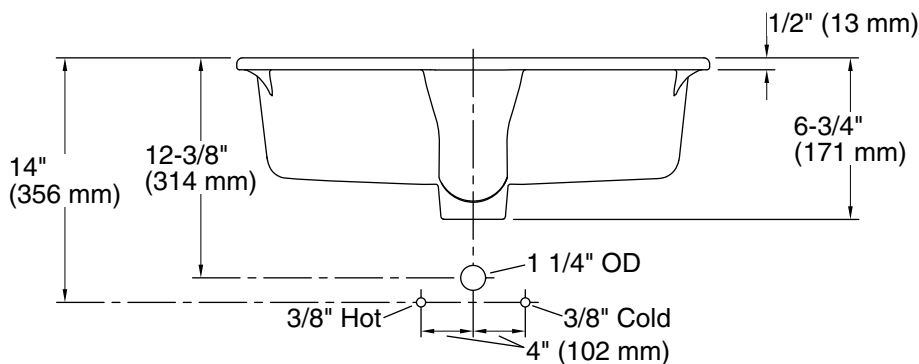

Features

- Geometric rectangular basin with vertical sides
- Overflow drain
- No faucet holes; requires wall- or counter-mount faucet

Material

- Vitreous china

Installation

- Undermount

Recommended Products/Accessories

Technical Information

All product dimensions are nominal.

- Basin configuration: Single Bowl
- Bowl area (Only): Length: 17-1/4" (438 mm)
Width: 13" (330 mm)
Water depth: 3-1/8" (79 mm)
- With overflow: Yes
- Drain hole: 1-3/4" (44 mm)
- Template: 1109226-7, required, not included