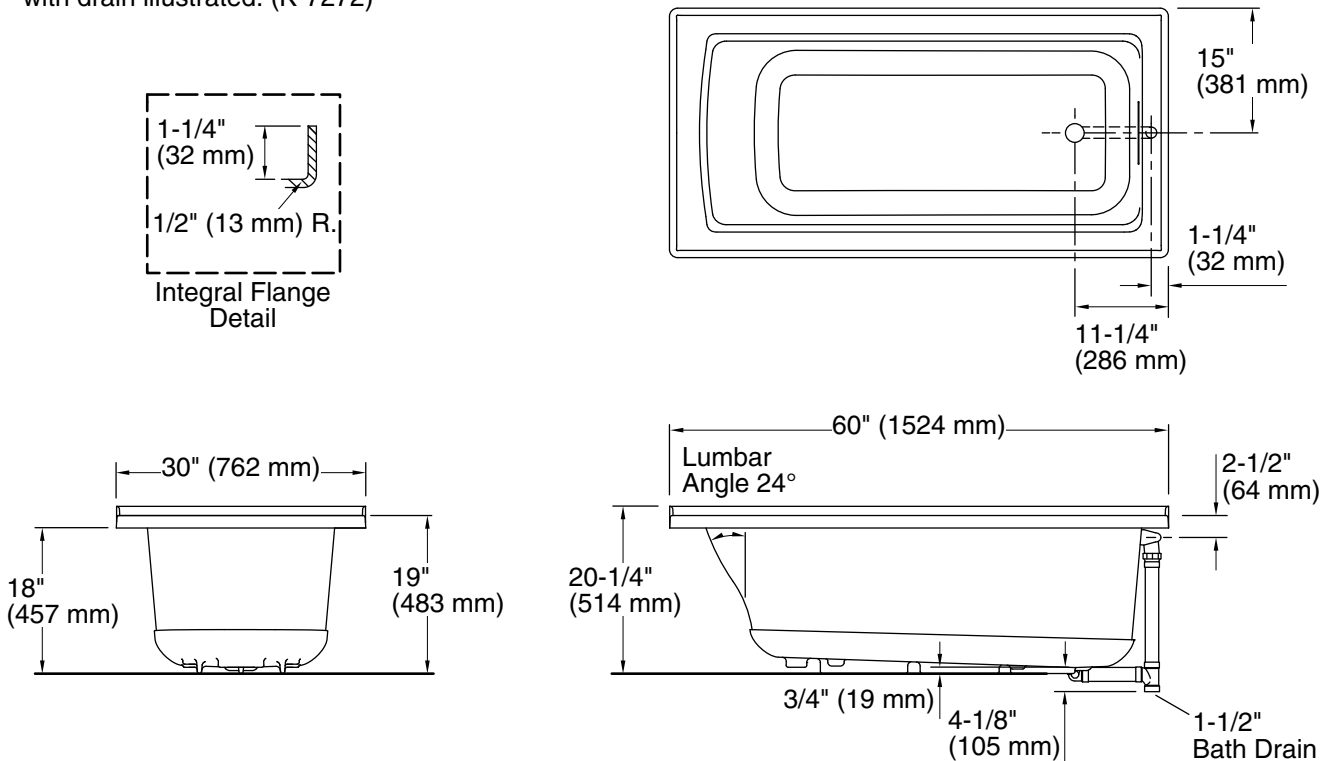

### Technical Information

All product dimensions are nominal.

Drain location:	Right
Basin area, bottom:	45-1/8" x 19-11/16" (1146 mm x 500 mm)
Basin area, top:	52-1/8" x 22-1/16" (1324 mm x 560 mm)
Weight:	58 lbs (26.3 kg)
Minimum floor load:	45 lbs/ft <sup>2</sup> (219.7 kg/m <sup>2</sup> )
Water depth:	15-1/8" (384 mm)
Water capacity:	57 gal (215.8 L)
Minimum flat for door:	2-9/16" (65 mm)