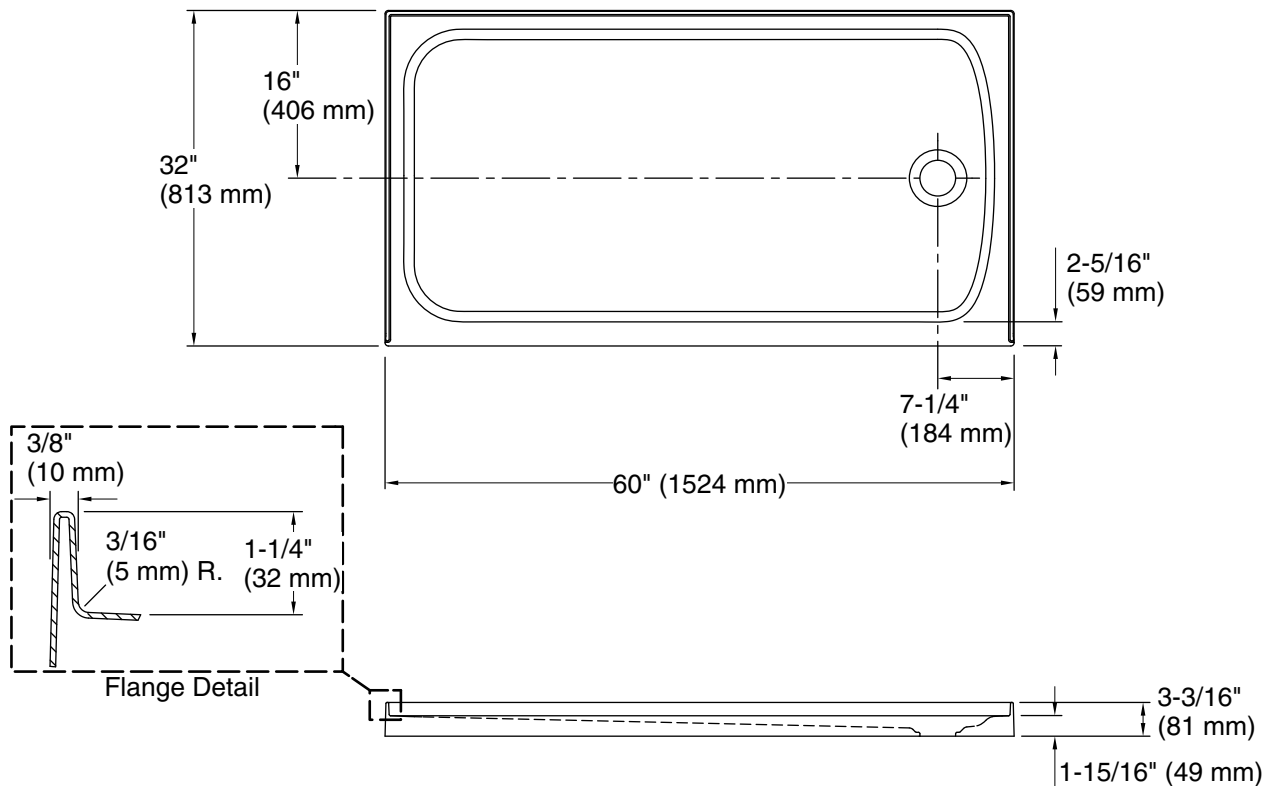

or

K-707206-D3 Frameless Sliding Shower Door

or

K-707206-L 76" H sliding shower door with 5/16"-thick glass

Recommended Products/Accessories

K-9132 Shower Drain

K-23726 Drain treatment

Codes/Standards

Color	Code	Description
-------	------	-------------

	0	White
---	---	-------

Technical Information

All product dimensions are nominal.

Drain location:	Right
Weight:	128 lbs (58.1 kg)
Minimum flat for door:	2" (51 mm)