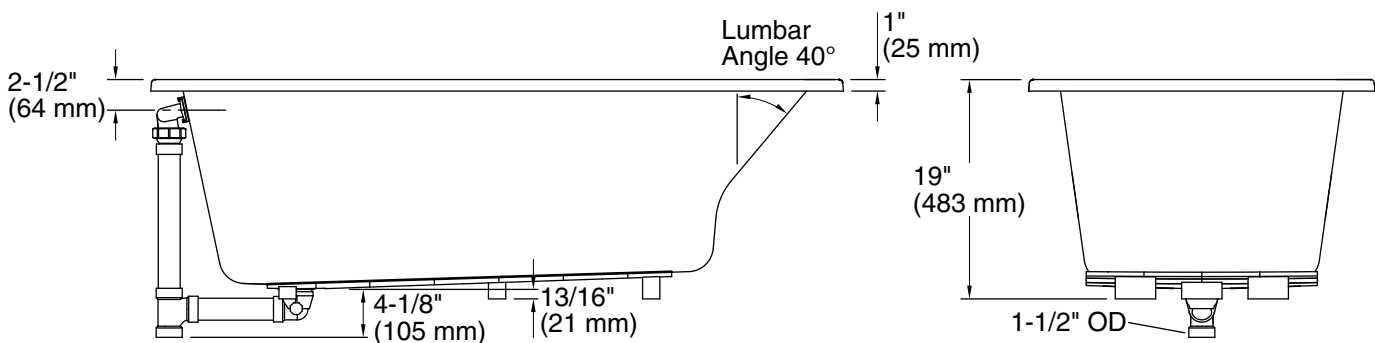

### Technical Information

All product dimensions are nominal.

Drain location:	Reversible
Basin area, bottom:	42-3/8" x 20" (1076 mm x 508 mm)
Basin area, top:	54-3/8" x 24-5/16" (1381 mm x 618 mm)
Weight:	71 lbs (32.2 kg)
Minimum floor load:	50 lbs/ft <sup>2</sup> (244.1 kg/m <sup>2</sup> )
Water depth:	15-1/16" (383 mm)
Water capacity:	59.8 gal (226.4 L)
Cutout:	Drop-in, 59-1/2" x 28-1/2" (1511 mm x 724 mm)
Minimum flat for door:	2-3/8" (60 mm)