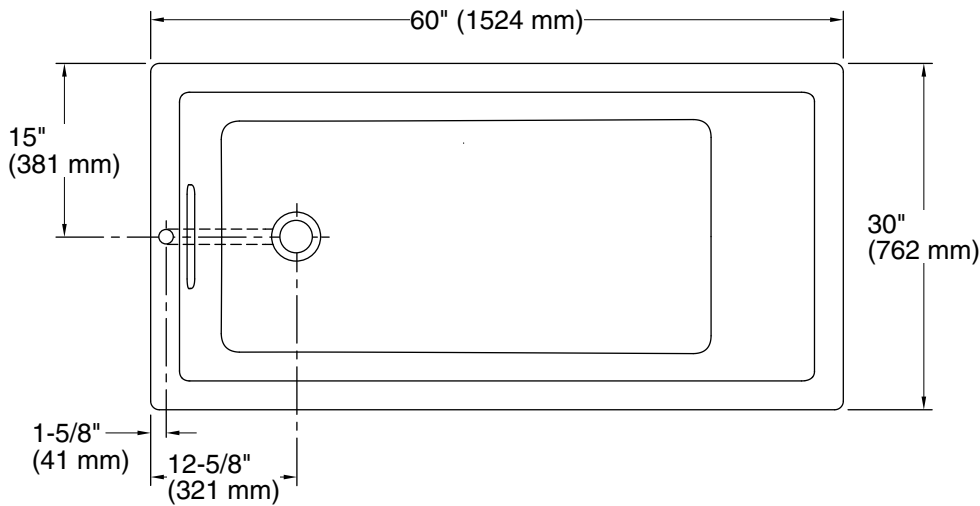

No change in measurement if connected with drain illustrated. (K-7272)