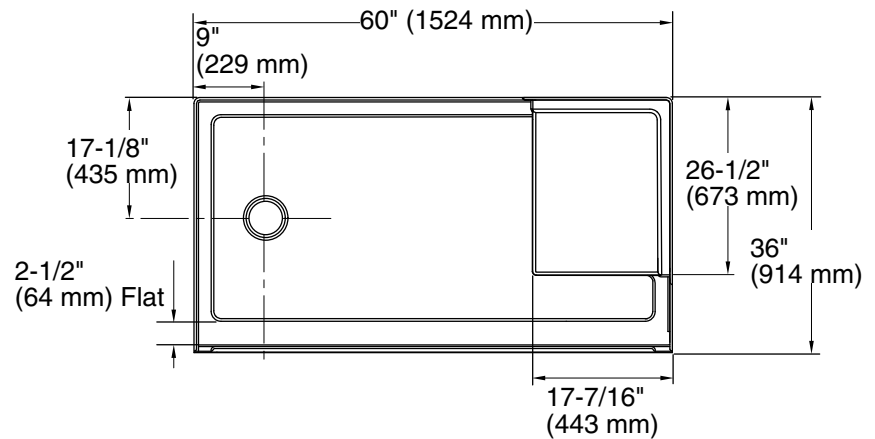

Tresham®

60" x 36" alcove shower base, left drain
K-1979

Features

- Low-threshold design for easy entry and exit
- Single threshold for three-wall installation
- Integral 18" (457 mm) undercut seat at right
- Coordinates with other products in the Tresham collection

Color Code Description

	0	White
---	---	-------

Technical Information

All product dimensions are nominal.

Drain location:	Left
Weight:	79.5 lbs (36.1 kg)
Minimum floor load:	20 lbs/ft ² (97.6 kg/m ²)
Minimum flat for door:	2-1/2" (64 mm)

Notes

Measure your actual product for rough-in details.

Install this product according to the installation instructions.

Shimming may be required between the stud frame and the fixture.

Stud opening tolerance is +1/4" (6 mm), -0" (0 mm).