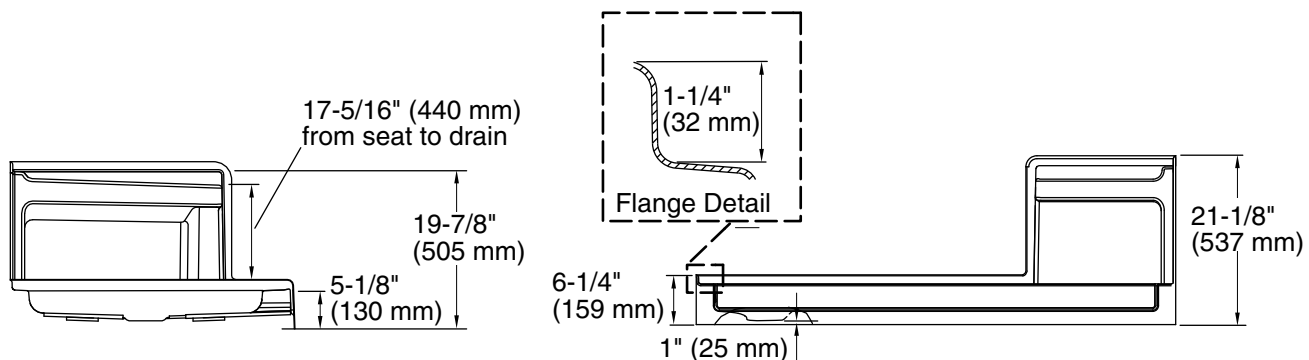

Color Code Description

	0	White
---	---	-------

Technical Information

All product dimensions are nominal.

Drain location:	Left
Weight:	79.5 lbs (36.1 kg)
Minimum floor load:	20 lbs/ft ² (97.6 kg/m ²)
Minimum flat for door:	2-1/2" (64 mm)

Notes

Measure your actual product for rough-in details.

Install this product according to the installation instructions.

Shimming may be required between the stud frame and the fixture.

Stud opening tolerance is +1/4" (6 mm), -0" (0 mm).