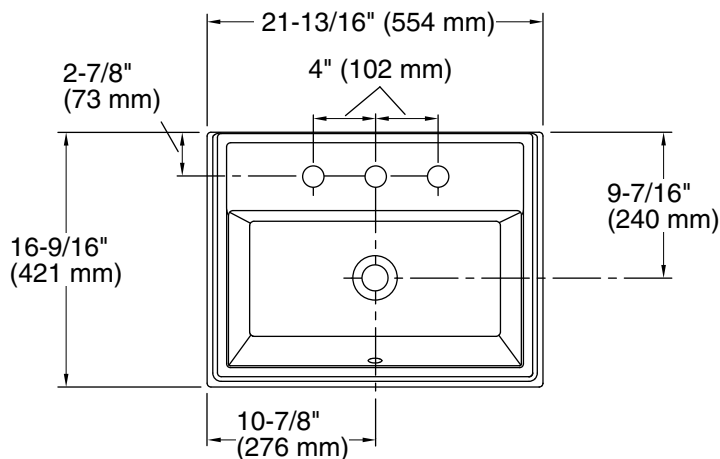

Tresham®

21-3/4" rectangular drop-in bathroom sink
K-2991-8

Features

- 8" (203 mm) widespread faucet holes
- Rectangular basin with raised rim
- Overflow drain
- Coordinates with other products in the Tresham collection
- 8" (203 mm) widespread faucet holes

Color tiles intended for reference only.

Color Code Description

	0	White
---	---	-------

Technical Information

All product dimensions are nominal.

Basin configuration:	Single Bowl
Center(s):	8" (203 mm)
Bowl area (Only):	Length: 19-13/16" (503 mm) Width: 10-3/16" (259 mm) Water depth: 6-1/16" (154 mm)
With overflow:	Yes
Number of deck holes:	3
Faucet hole(s):	1-3/8" (35 mm)
Drain hole:	1-3/4" (44 mm)
Template:	1162721-7, required, included