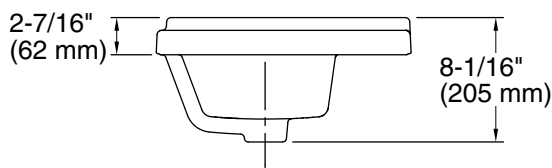

Color tiles intended for reference only.

Color Code Description

	0	White
---	---	-------

Technical Information

All product dimensions are nominal.

Basin configuration:	Single Bowl
Center(s):	8" (203 mm)
Bowl area (Only):	Length: 19-13/16" (503 mm) Width: 10-3/16" (259 mm) Water depth: 6-1/16" (154 mm)
With overflow:	Yes
Number of deck holes:	3
Faucet hole(s):	1-3/8" (35 mm)
Drain hole:	1-3/4" (44 mm)
Template:	1162721-7, required, included