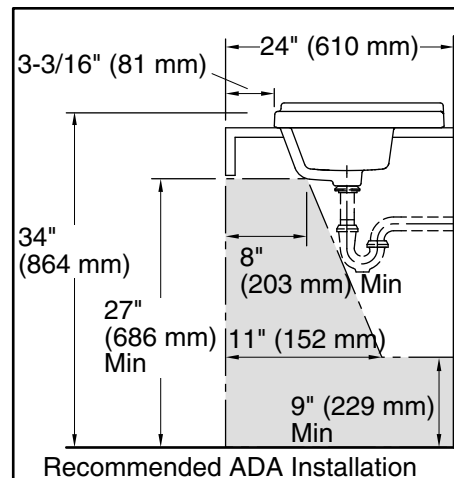

Tresham®

21-3/4" rectangular drop-in bathroom sink
K-2991-8

Features

- 8" (203 mm) widespread faucet holes
- Rectangular basin with raised rim
- Overflow drain
- Coordinates with other products in the Tresham collection
- 8" (203 mm) widespread faucet holes

Color tiles intended for reference only.

Color Code Description

	0	White
---	---	-------

Technical Information

All product dimensions are nominal.

Basin configuration:	Single Bowl
Center(s):	8" (203 mm)
Bowl area (Only):	Length: 19-13/16" (503 mm) Width: 10-3/16" (259 mm) Water depth: 6-1/16" (154 mm)
With overflow:	Yes
Number of deck holes:	3
Faucet hole(s):	1-3/8" (35 mm)
Drain hole:	1-3/4" (44 mm)
Template:	1162721-7, required, included