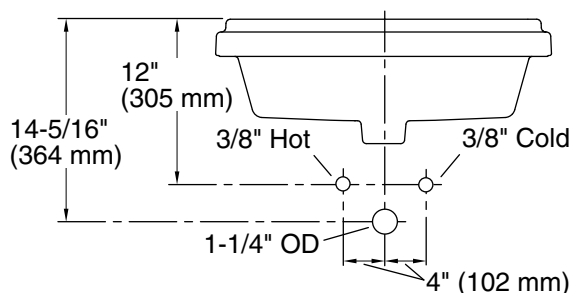

Tresham®

21-3/4" rectangular drop-in bathroom sink
K-2991-8

Features

- 8" (203 mm) widespread faucet holes
- Rectangular basin with raised rim
- Overflow drain
- Coordinates with other products in the Tresham collection
- 8" (203 mm) widespread faucet holes

Color tiles intended for reference only.

Color Code Description

	0	White
---	---	-------

Technical Information

All product dimensions are nominal.

Basin configuration:	Single Bowl
Center(s):	8" (203 mm)
Bowl area (Only):	Length: 19-13/16" (503 mm) Width: 10-3/16" (259 mm) Water depth: 6-1/16" (154 mm)
With overflow:	Yes
Number of deck holes:	3
Faucet hole(s):	1-3/8" (35 mm)
Drain hole:	1-3/4" (44 mm)
Template:	1162721-7, required, included