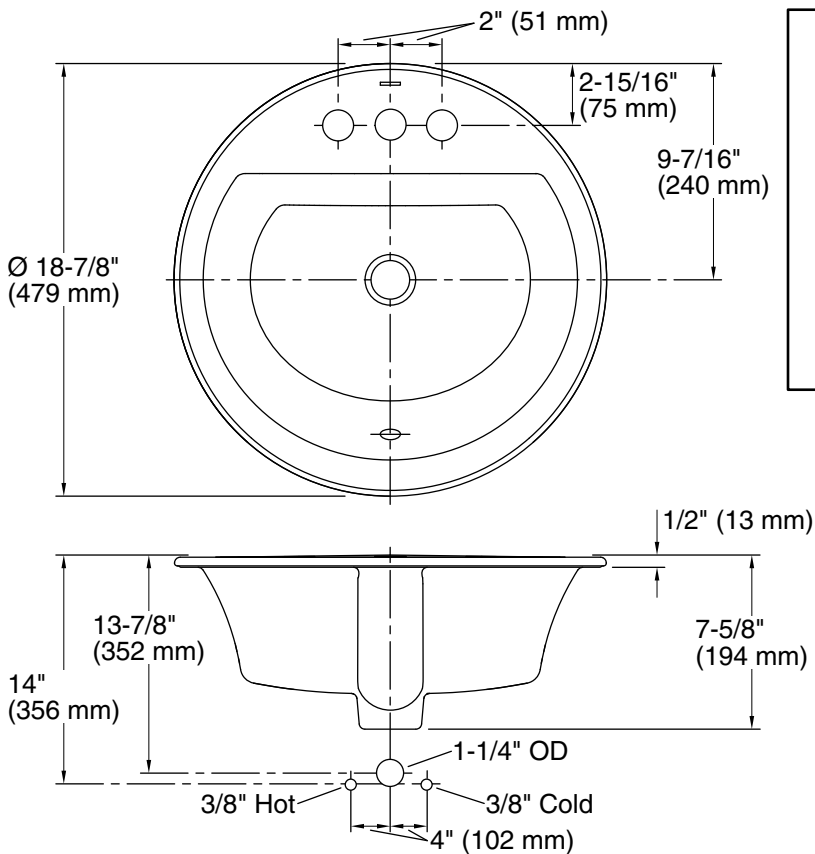

Features

- 4" (102 mm) centerset faucet holes
- Round basin
- Overflow drain

Material

- Vitreous china

Installation

- Drop-in

Recommended Products/Accessories

K-9018 P-Trap
K-23726 Drain treatment
K-23725 Cast iron cleaner

Color tiles intended for reference only.

Color	Code	Description
-------	------	-------------

	0	White
	96	Biscuit

Technical Information

All product dimensions are nominal.

Basin configuration:	Single Bowl
Center(s):	4" (102 mm)
Bowl area (Only):	Length: 12-1/2" (318 mm) Width: 16-5/16" (414 mm) Water depth: 4" (102 mm)
With overflow:	Yes
Number of deck holes:	3
Faucet hole(s):	1-1/4" (32 mm)
Drain hole:	1-3/4" (44 mm)
Template:	1155260-7, required, included

Notes

Install this product according to the installation instructions.

Spout must be 5" (12.7 cm) long (min) for adequate clearance into the lavatory when installed with the centerline as shown.

NOTICE: Countertop manufacturer or cutter must use the cut-out template provided with the product, or a current one provided by Kohler Co. (call 1-800-4-KOHLER). Kohler Co. is not responsible for cutout errors when the incorrect cut-out template is used.

Product dimensions are nominal and may vary per ASME A112.19.2 tolerances.

ADA, OBC, CSA B651 compliant when installed to the specific requirements of these regulations.