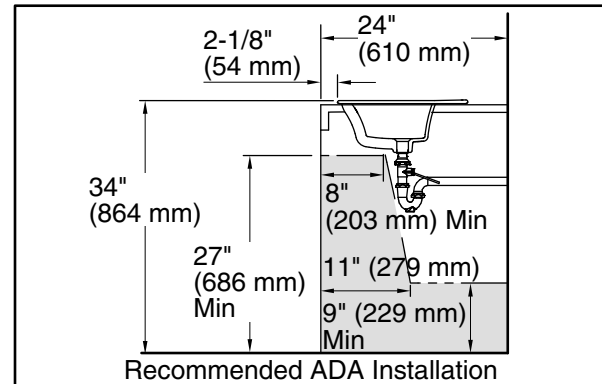

Features

- 4" (102 mm) centerset faucet holes
- Round basin
- Overflow drain

Material

- Vitreous china

Installation

- Drop-in

Recommended Products/Accessories

K-9018 P-Trap
K-23726 Drain treatment
K-23725 Cast iron cleaner

Color tiles intended for reference only.

Color	Code	Description
-------	------	-------------

	0	White
	96	Biscuit

Technical Information

All product dimensions are nominal.

Basin configuration:	Single Bowl
Center(s):	4" (102 mm)
Bowl area (Only):	Length: 12-1/2" (318 mm) Width: 16-5/16" (414 mm) Water depth: 4" (102 mm)
With overflow:	Yes
Number of deck holes:	3
Faucet hole(s):	1-1/4" (32 mm)
Drain hole:	1-3/4" (44 mm)
Template:	1155260-7, required, included

Notes

Install this product according to the installation instructions.

Spout must be 5" (12.7 cm) long (min) for adequate clearance into the lavatory when installed with the centerline as shown.

NOTICE: Countertop manufacturer or cutter must use the cut-out template provided with the product, or a current one provided by Kohler Co. (call 1-800-4-KOHLER). Kohler Co. is not responsible for cutout errors when the incorrect cut-out template is used.