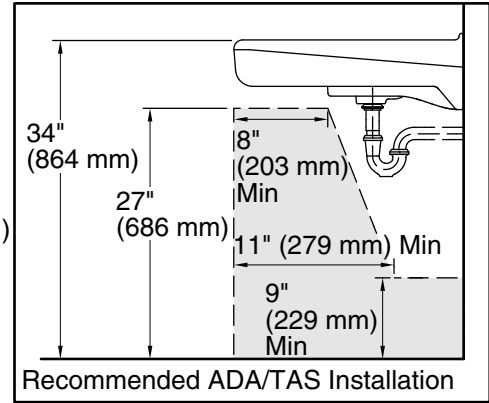

Features

- 4" (102 mm) centerset faucet holes
- Oval basin
- Overflow drain
- Includes wall hanger

Material

- Vitreous china

Installation

- Wall-mount
- Drilled for concealed arm carrier installation

Recommended Products/Accessories

- K-23726 Drain treatment
- K-23725 Cast iron cleaner

Optional Products/Accessories

- K-8998 P-Trap
- K-1998 Shroud

ADA CSA B651 OBC

Codes/Standards

ASME A112.19.2/CSA B45.1
ADA
ICC/ANSI A117.1
CSA B651
OBC

Technical Information

All product dimensions are nominal.

Basin configuration:	Single Bowl
Center(s):	4" (102 mm)
Bowl area (Only):	Length: 14-3/8" (365 mm) Width: 12-5/16" (313 mm) Water depth: 3-1/4" (83 mm)
With overflow:	Yes
Number of deck holes:	3
Faucet hole(s):	1-1/4" (32 mm)
Drain hole:	1-3/4" (44 mm)