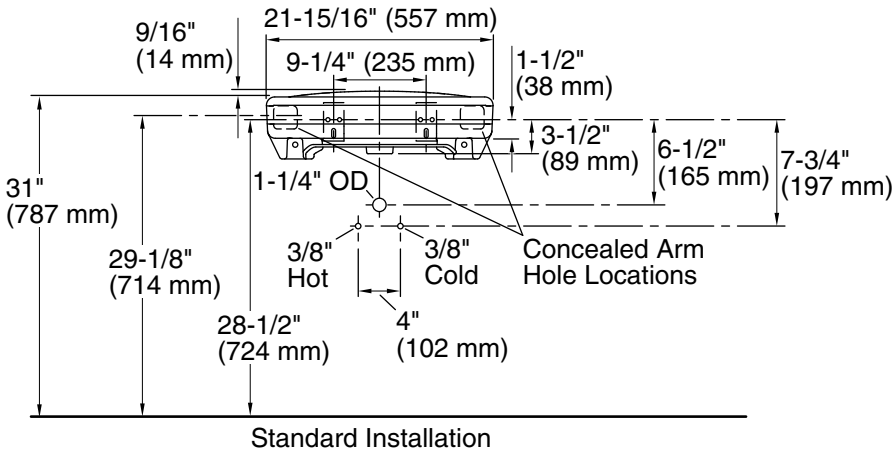

Features

- 4" (102 mm) centerset faucet holes
- Oval basin
- Overflow drain
- Includes wall hanger

Material

- Vitreous china

Installation

- Wall-mount
- Drilled for concealed arm carrier installation

Recommended Products/Accessories

Technical Information

All product dimensions are nominal.

Basin configuration:	Single Bowl
Center(s):	4" (102 mm)
Bowl area (Only):	Length: 14-3/8" (365 mm) Width: 12-5/16" (313 mm) Water depth: 3-1/4" (83 mm)
With overflow:	Yes
Number of deck holes:	3
Faucet hole(s):	1-1/4" (32 mm)
Drain hole:	1-3/4" (44 mm)