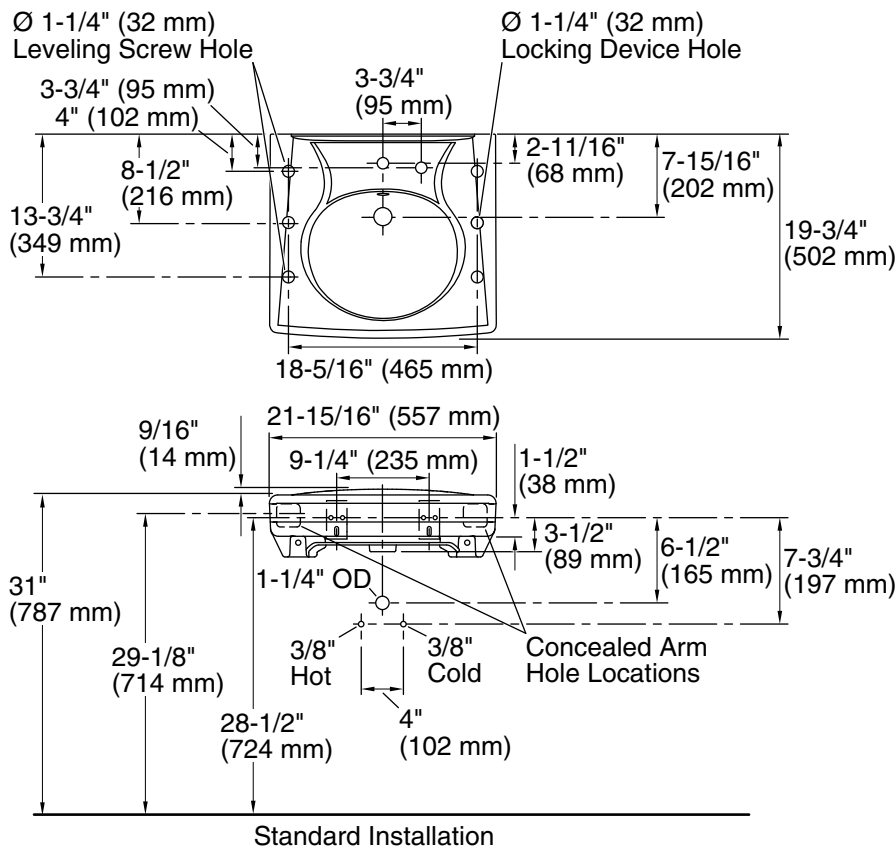

Brenham™
Wall-Mount Bathroom Sink
K-1997-1R

Features

- Single faucet hole
- Oval basin
- Overflow drain
- Right-hand hole drilled for soap or lotion dispenser
- Includes wall hanger

Material

- Vitreous china

Available Colors/Finishes

Color tiles intended for reference only.

Color Code Description

	0	White
---	---	-------

Technical Information

All product dimensions are nominal.

Basin configuration:	Single Bowl
Bowl area (Only):	Length: 14-3/8" (365 mm) Width: 12-5/16" (313 mm) Water depth: 3-1/4" (83 mm)
With overflow:	Yes
Number of deck holes:	2
Faucet hole(s):	1-3/8" (35 mm)
Soap/Lotion hole:	1-1/4" (32 mm)
Drain hole:	1-3/4" (44 mm)

Notes

Install this product according to the installation instructions.

Product dimensions are nominal and may vary per ASME A112.19.2 tolerances.

ADA, OBC, CSA B651 compliant when installed to the specific requirements of these regulations.