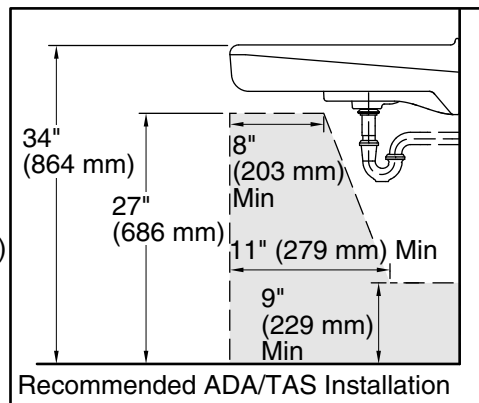

Brenham™
Wall-Mount Bathroom Sink
K-1997-1R

Features

- Single faucet hole
- Oval basin
- Overflow drain
- Right-hand hole drilled for soap or lotion dispenser
- Includes wall hanger

Material

- Vitreous china

Available Colors/Finishes

Color tiles intended for reference only.

Color Code Description

	0	White
---	---	-------

Technical Information

All product dimensions are nominal.

Basin configuration:	Single Bowl
Bowl area (Only):	Length: 14-3/8" (365 mm) Width: 12-5/16" (313 mm) Water depth: 3-1/4" (83 mm)
With overflow:	Yes
Number of deck holes:	2
Faucet hole(s):	1-3/8" (35 mm)
Soap/Lotion hole:	1-1/4" (32 mm)
Drain hole:	1-3/4" (44 mm)