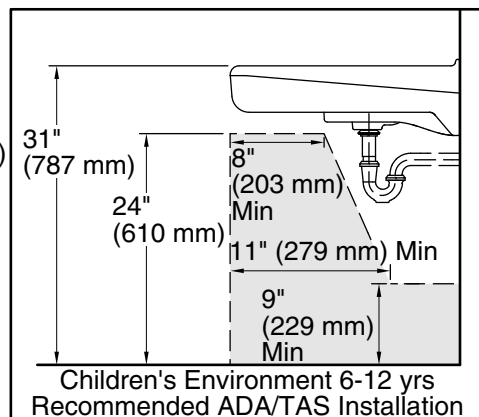

Brenham™
Wall-Mount Bathroom Sink
K-1997-1R

Features

- Single faucet hole
- Oval basin
- Overflow drain
- Right-hand hole drilled for soap or lotion dispenser
- Includes wall hanger

Material

- Vitreous china

Available Colors/Finishes

Color tiles intended for reference only.

Color Code Description

	0	White
---	---	-------

Technical Information

All product dimensions are nominal.

Basin configuration:	Single Bowl
Bowl area (Only):	Length: 14-3/8" (365 mm) Width: 12-5/16" (313 mm) Water depth: 3-1/4" (83 mm)
With overflow:	Yes
Number of deck holes:	2
Faucet hole(s):	1-3/8" (35 mm)
Soap/Lotion hole:	1-1/4" (32 mm)
Drain hole:	1-3/4" (44 mm)