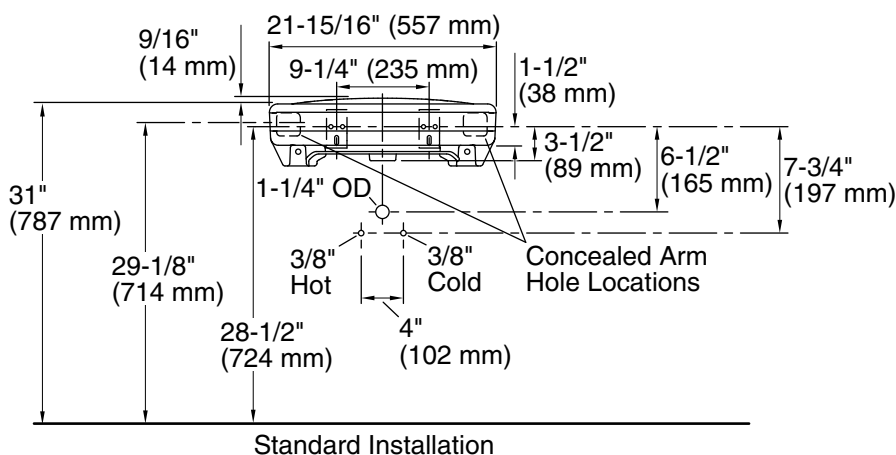

2-4-2026 21:26 - US/CA

THE BOLD LOOK
OF **KOHLER®**

Technical Information

All product dimensions are nominal.

Basin configuration:	Single Bowl
Bowl area (Only):	Length: 14-3/8" (365 mm) Width: 12-5/16" (313 mm) Water depth: 3-1/4" (83 mm)
With overflow:	Yes
Number of deck holes:	1
Faucet hole(s):	1-3/8" (35 mm)
Drain hole:	1-3/4" (44 mm)