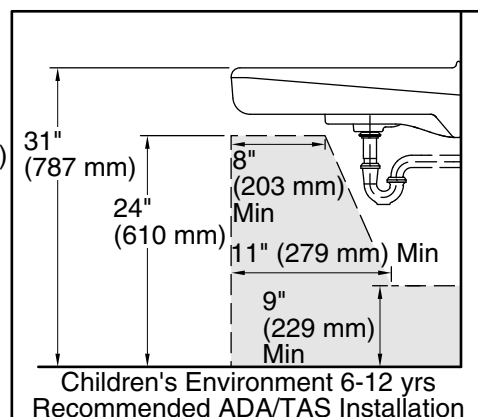

Brenham™
Wall-Mount Bathroom Lavatory
K-1997-1

Features

- Single faucet hole
- Oval basin
- Overflow drain
- Includes wall hanger

Material

- Vitreous china

Installation

- Wall-mount
- Drilled for concealed arm carrier installation

2-4-2026 21:26 - US/CA

THE BOLD LOOK
OF **KOHLER®**

Technical Information

All product dimensions are nominal.

Basin configuration:	Single Bowl
Bowl area (Only):	Length: 14-3/8" (365 mm) Width: 12-5/16" (313 mm) Water depth: 3-1/4" (83 mm)
With overflow:	Yes
Number of deck holes:	1
Faucet hole(s):	1-3/8" (35 mm)
Drain hole:	1-3/4" (44 mm)