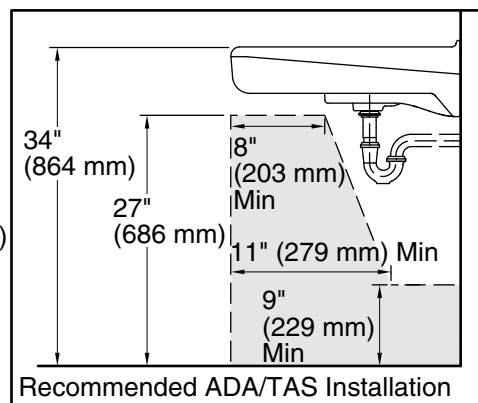

Brenham™
Wall-Mount Bathroom Lavatory
K-1997-1

Features

- Single faucet hole
- Oval basin
- Overflow drain
- Includes wall hanger

Material

- Vitreous china

Installation

- Wall-mount
- Drilled for concealed arm carrier installation

2-4-2026 21:26 - US/CA

THE BOLD LOOK
OF **KOHLER®**

Technical Information

All product dimensions are nominal.

Basin configuration:	Single Bowl
Bowl area (Only):	Length: 14-3/8" (365 mm) Width: 12-5/16" (313 mm) Water depth: 3-1/4" (83 mm)
With overflow:	Yes
Number of deck holes:	1
Faucet hole(s):	1-3/8" (35 mm)
Drain hole:	1-3/4" (44 mm)