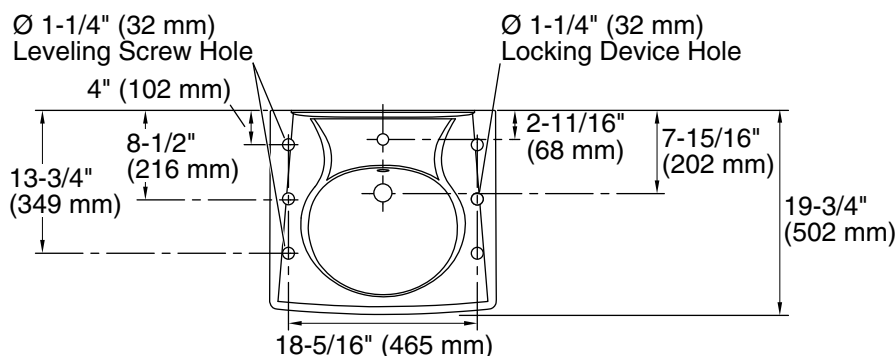

2-4-2026 21:26 - US/CA

THE BOLD LOOK
OF **KOHLER®**

Technical Information

All product dimensions are nominal.

Basin configuration:	Single Bowl
Bowl area (Only):	Length: 14-3/8" (365 mm) Width: 12-5/16" (313 mm) Water depth: 3-1/4" (83 mm)
With overflow:	Yes
Number of deck holes:	1
Faucet hole(s):	1-3/8" (35 mm)
Drain hole:	1-3/4" (44 mm)