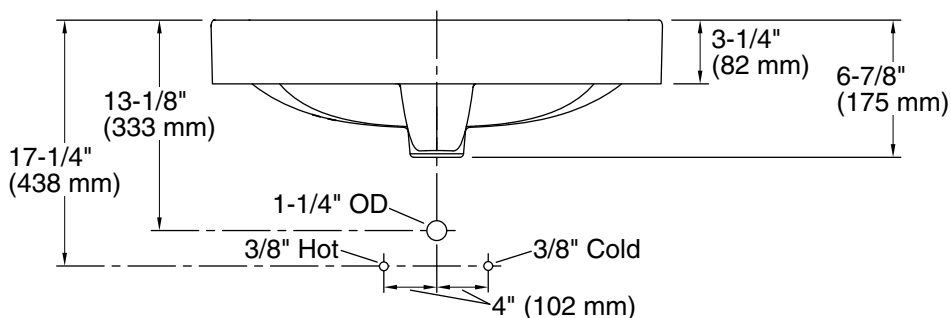

## Features

- Single faucet hole
- Rectangular basin with a contemporary design
- With overflow
- 23" (584 mm) x 18-1/8" (460 mm)

### Technical Information

All product dimensions are nominal.

Basin configuration:	Single Bowl
Bowl area (Only):	Length: 22" (559 mm) Width: 13-1/4" (337 mm) Water depth: 3-3/4" (95 mm)
With overflow:	Yes
Number of deck holes:	1
Faucet hole(s):	1-3/8" (35 mm)
Drain hole:	1-3/4" (44 mm)
Template:	1144641-7, required, included