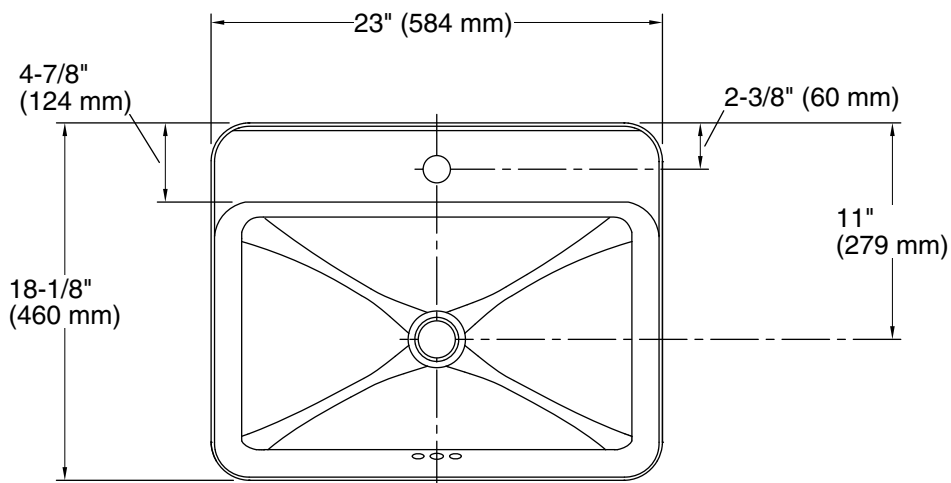

## Features

- Single faucet hole
- Rectangular basin with a contemporary design
- With overflow
- 23" (584 mm) x 18-1/8" (460 mm)

### Technical Information

All product dimensions are nominal.

Basin configuration:	Single Bowl
Bowl area (Only):	Length: 22" (559 mm) Width: 13-1/4" (337 mm) Water depth: 3-3/4" (95 mm)
With overflow:	Yes
Number of deck holes:	1
Faucet hole(s):	1-3/8" (35 mm)
Drain hole:	1-3/4" (44 mm)
Template:	1144641-7, required, included