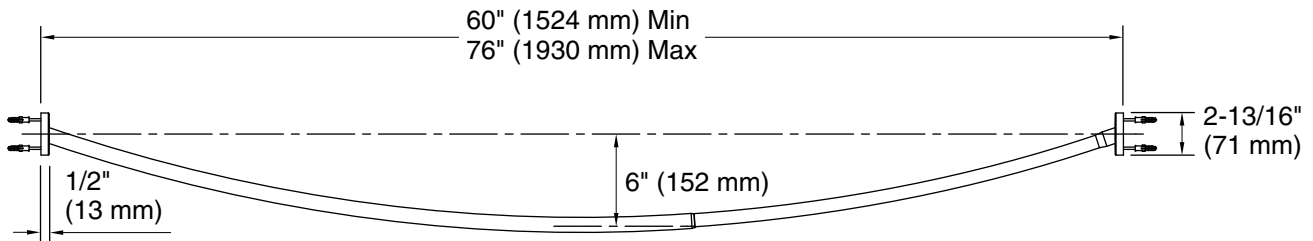

Features

- Curved shape provides spacious showering environment
- Adjustable to fit openings from 60" – 76" (1524 – 1930 mm)
- Includes installation hardware

Material

- Durable stainless steel construction
- KOHLER finishes resist corrosion and tarnishing

Color tiles intended for reference only.

Color	Code	Description
	BL	Matte Black
	BGP	Vibrant Brushed Graphite

Technical Information

All product dimensions are nominal.

Material: Stainless Steel

Notes

Install this product according to the installation guide.