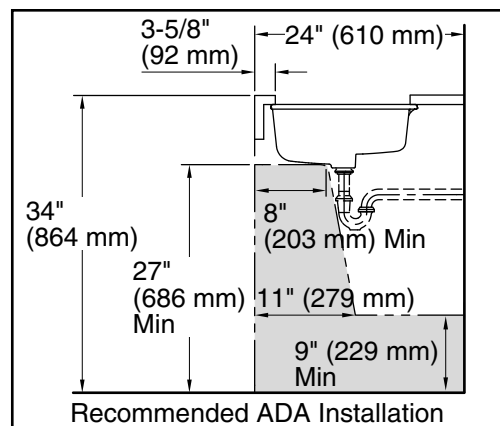

Features

- Geometric circular basin with vertical sides
- Overflow drain
- No faucet holes; requires wall- or counter-mount faucet
- 15-3/4" (400 mm) outer bowl diameter

Material

- Vitreous china

Installation

Technical Information

All product dimensions are nominal.

Basin configuration:	Single Bowl
Basin area (Basin #1):	Length: 13-3/4" (349 mm) Width: 13-3/4" (349 mm) Bowl depth: 5-1/16" (128 mm) Water depth: 3-1/8" (79 mm)
With overflow:	Yes
Drain hole:	1-3/4" (44 mm)
Template:	1109224-7, required, not included