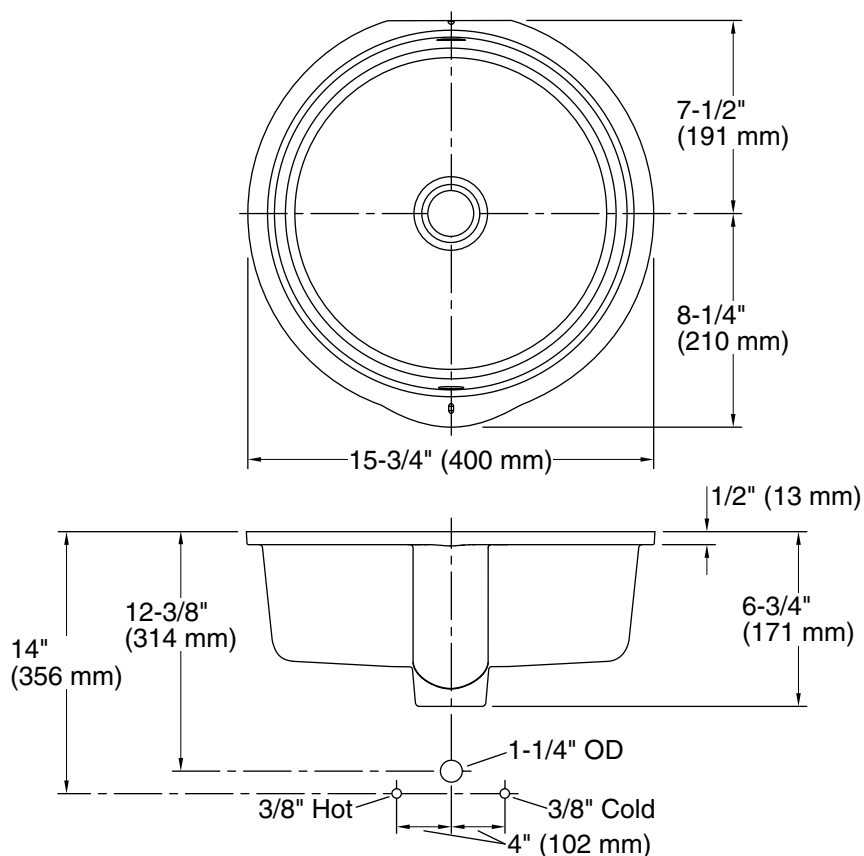

Features

- Geometric circular basin with vertical sides
- Overflow drain
- No faucet holes; requires wall- or counter-mount faucet
- 15-3/4" (400 mm) outer bowl diameter

Material

- Vitreous china

Installation

Technical Information

All product dimensions are nominal.

Basin configuration:	Single Bowl
Basin area (Basin #1):	Length: 13-3/4" (349 mm) Width: 13-3/4" (349 mm) Bowl depth: 5-1/16" (128 mm) Water depth: 3-1/8" (79 mm)
With overflow:	Yes
Drain hole:	1-3/4" (44 mm)
Template:	1109224-7, required, not included