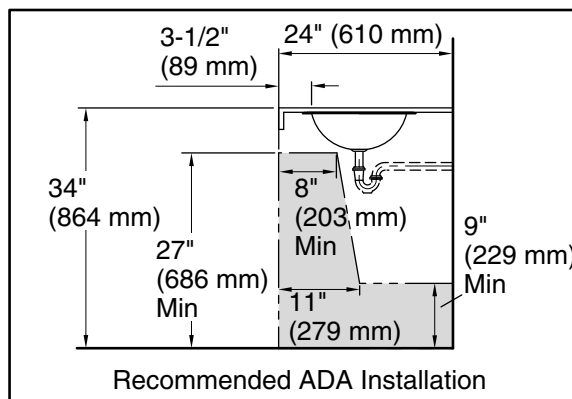

BV Vibrant® Brushed Bronze

2MB Vibrant® Brushed Moderne
Brass

Technical Information

All product dimensions are nominal.

- Basin configuration: Single Bowl
- Bowl area: Length: 17-1/8" (435 mm)
 Width: 13-15/16" (354 mm)
 Bowl depth: 5-3/8" (136 mm)
 Water depth: 5-3/8" (137 mm)
- With overflow: No
- Drain hole: 1-5/8" (41 mm)
- Template: 1248333-7, required, included