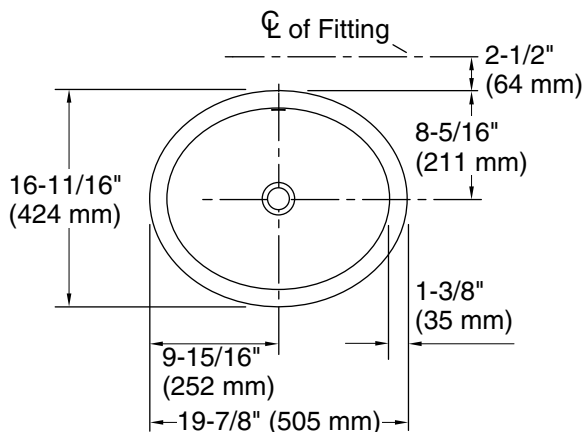

Bachata®
20" oval drop-in/undermount bathroom sink, no
overflow
K-2608-SU

Features

- Oval basin
- No faucet holes; requires wall- or counter-mount faucet
- Fits standard 14" x 17" (356 x 432 mm) countertop cutout

BV Vibrant® Brushed Bronze

2MB Vibrant® Brushed Moderne
Brass

Technical Information

All product dimensions are nominal.

- Basin configuration: Single Bowl
- Bowl area: Length: 17-1/8" (435 mm)
 Width: 13-15/16" (354 mm)
 Bowl depth: 5-3/8" (136 mm)
 Water depth: 5-3/8" (137 mm)
- With overflow: No
- Drain hole: 1-5/8" (41 mm)
- Template: 1248333-7, required, included