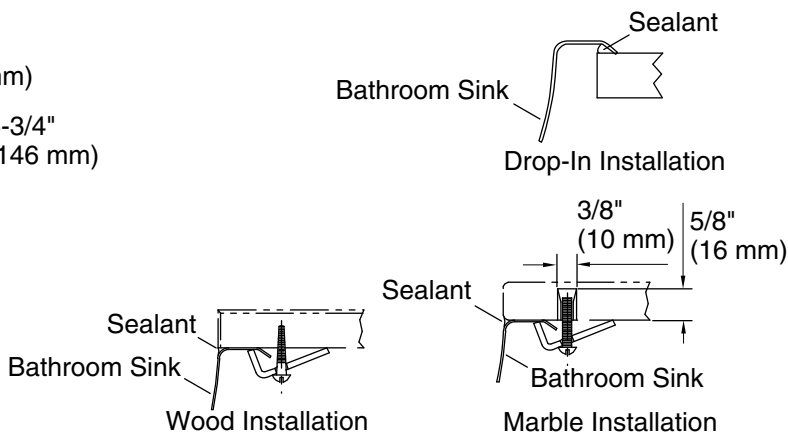

Bachata®
20" oval drop-in/undermount bathroom sink, no
overflow
K-2608-SU

Features

- Oval basin
- No faucet holes; requires wall- or counter-mount faucet
- Fits standard 14" x 17" (356 x 432 mm) countertop cutout

Material

- Premium 20-gauge stainless steel with luster finish

Installation

- Drop-in or undermount

Required Products/Accessories

K-33151 Clicker drain without overflow

Recommended Products/Accessories

K-8998 P-Trap

BV Vibrant® Brushed Bronze

2MB Vibrant® Brushed Moderne
Brass

Technical Information

All product dimensions are nominal.

- Basin configuration: Single Bowl
- Bowl area: Length: 17-1/8" (435 mm)
 Width: 13-15/16" (354 mm)
 Bowl depth: 5-3/8" (136 mm)
 Water depth: 5-3/8" (137 mm)
- With overflow: No
- Drain hole: 1-5/8" (41 mm)
- Template: 1248333-7, required, included