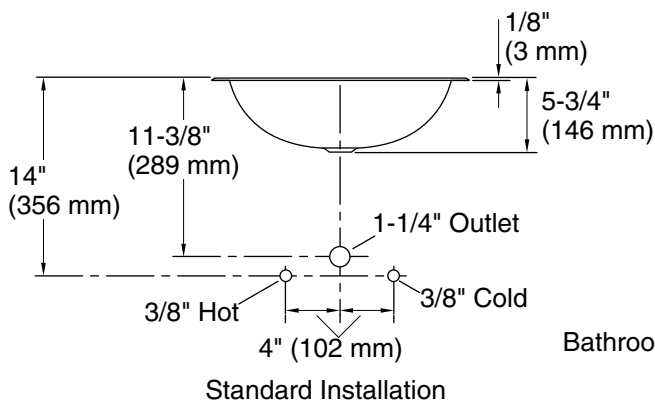

BV Vibrant® Brushed Bronze

2MB Vibrant® Brushed Moderne
Brass

Technical Information

All product dimensions are nominal.

- Basin configuration: Single Bowl
- Bowl area: Length: 17-1/8" (435 mm)
 Width: 13-15/16" (354 mm)
 Bowl depth: 5-3/8" (136 mm)
 Water depth: 5-3/8" (137 mm)
- With overflow: No
- Drain hole: 1-5/8" (41 mm)
- Template: 1248333-7, required, included