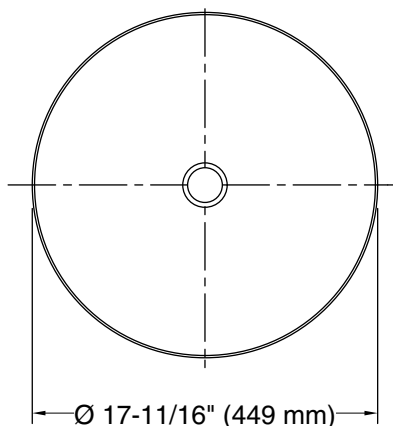

3-4-2026 20:13 - US/CA

THE BOLD LOOK
OF **KOHLER**®

Dutchmaster Blush Floral™ Carillon®

17-3/4" round drop-in bathroom sink, no overflow

K-30333-DM1

Recommended ADA Installation

Technical Information

All product dimensions are nominal.

- Basin configuration: Single Bowl
- Bowl area (Only): Length: 17-1/4" (437 mm)
Width: 17-1/4" (437 mm)
Bowl depth: 4" (102 mm)
Water depth: 4" (102 mm)
- With overflow: No
- Template: 1242827, required, included