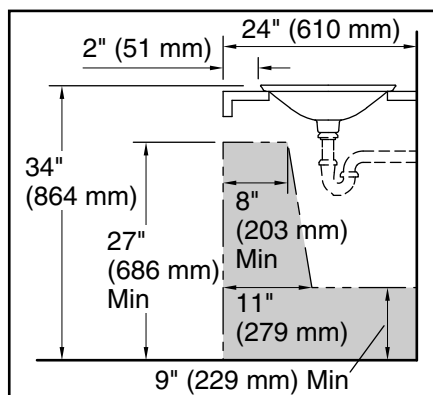

3-4-2026 20:13 - US/CA

THE BOLD LOOK
OF **KOHLER**®

Dutchmaster Blush Floral™ Carillon®

17-3/4" round drop-in bathroom sink, no overflow

K-30333-DM1

Recommended ADA Installation

Technical Information

All product dimensions are nominal.

- Basin configuration: Single Bowl
- Bowl area (Only): Length: 17-1/4" (437 mm)
Width: 17-1/4" (437 mm)
Bowl depth: 4" (102 mm)
Water depth: 4" (102 mm)
- With overflow: No
- Template: 1242827, required, included