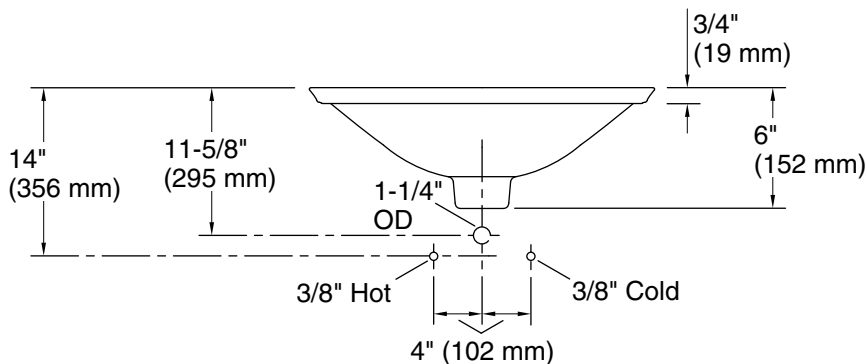

3-4-2026 20:13 - US/CA

THE BOLD LOOK
OF **KOHLER**®

Dutchmaster Blush Floral™ Carillon®

17-3/4" round drop-in bathroom sink, no overflow

K-30333-DM1

Recommended ADA Installation

Technical Information

All product dimensions are nominal.

- Basin configuration: Single Bowl
- Bowl area (Only): Length: 17-1/4" (437 mm)
Width: 17-1/4" (437 mm)
Bowl depth: 4" (102 mm)
Water depth: 4" (102 mm)
- With overflow: No
- Template: 1242827, required, included