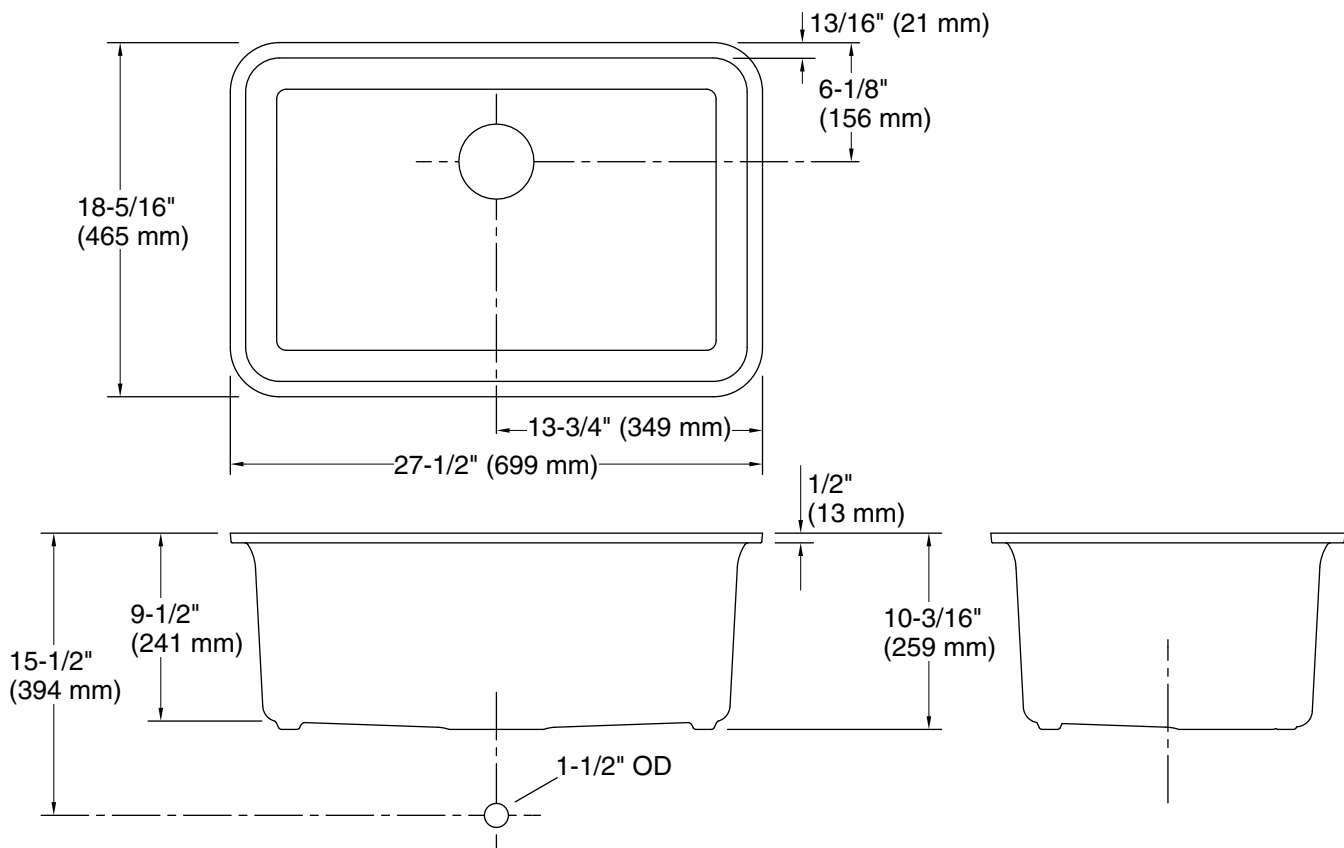

Features

- 30" (762 mm) minimum base cabinet width
- Single bowl
- 9-1/2" (241 mm) depth provides generous workspace
- Includes sink rack
- Includes cutout templates and installation clips
- Matte finish offers rich, dimensional color

Technical Information

All product dimensions are nominal.

Basin configuration: Single Bowl

Min. base cabinet width: 30" (762 mm)

Bowl area (Only):
Length: 25-9/16" (649 mm)
Width: 16-3/8" (416 mm)
Bowl depth: 9-1/2" (241 mm)
Water depth: 9-1/2" (241 mm)