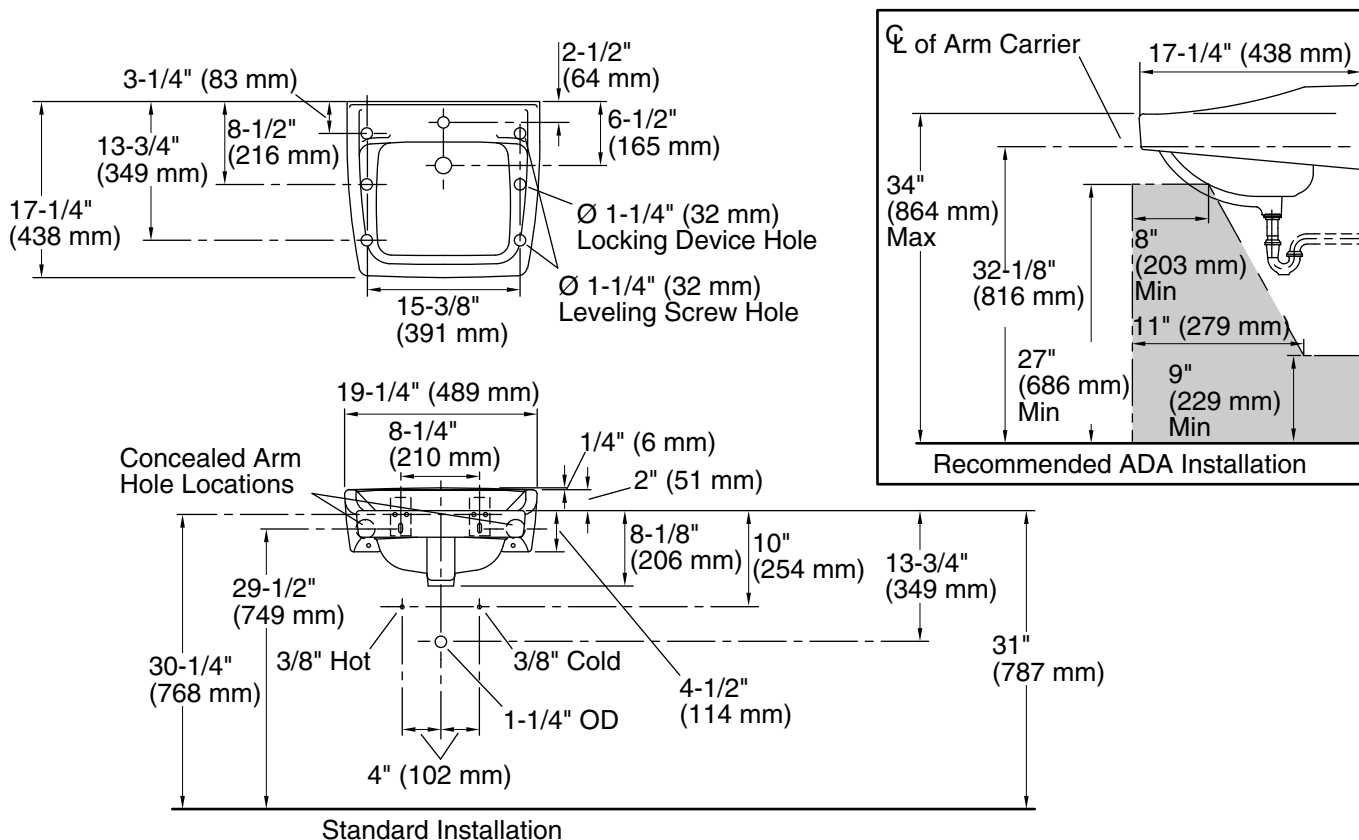

### Technical Information

All product dimensions are nominal.

Basin configuration:	Single Bowl
Bowl area (Only):	Length: 14" (356 mm) Width: 11" (279 mm) Water depth: 4-7/16" (113 mm)
With overflow:	Yes
Number of deck holes:	1
Faucet hole(s):	1-3/8" (35 mm)
Drain hole:	1-3/4" (44 mm)