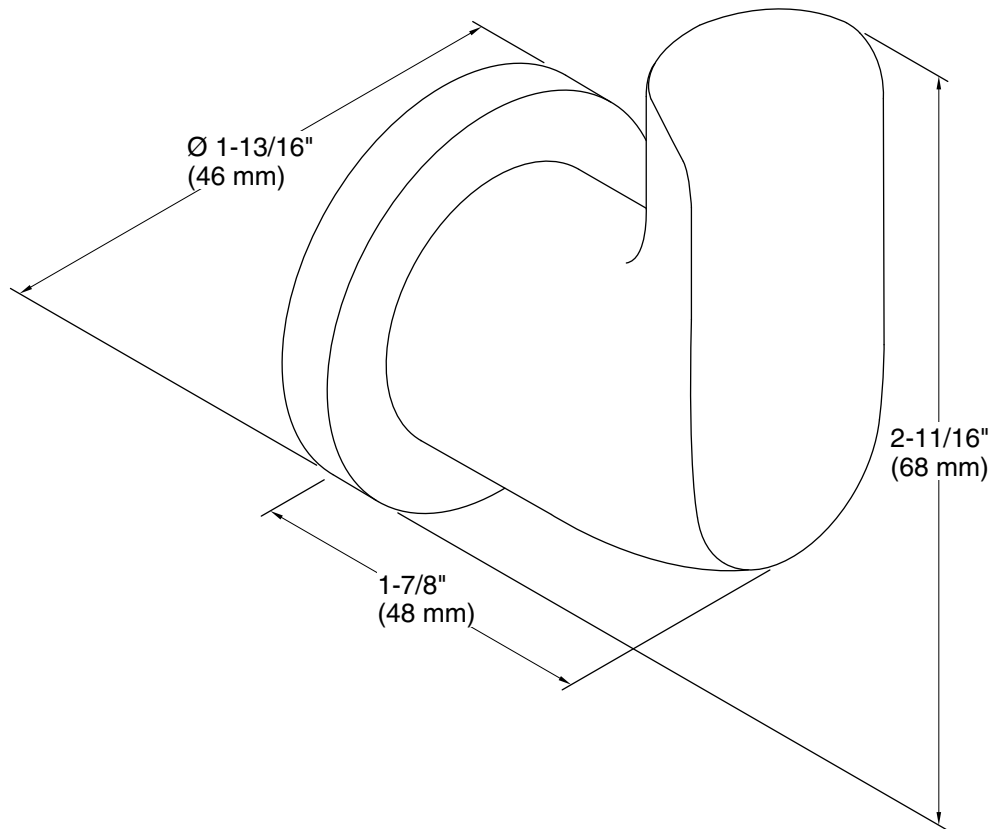

Technical Information

All product dimensions are nominal.

Material: Zinc

Notes

Install this product according to the installation instructions.

CAUTION: Risk of personal injury. Do not install these products in any area where they are likely to be used inadvertently as a grab bar or support bar. These products are not designed or intended for use as a grab bar or support bar.