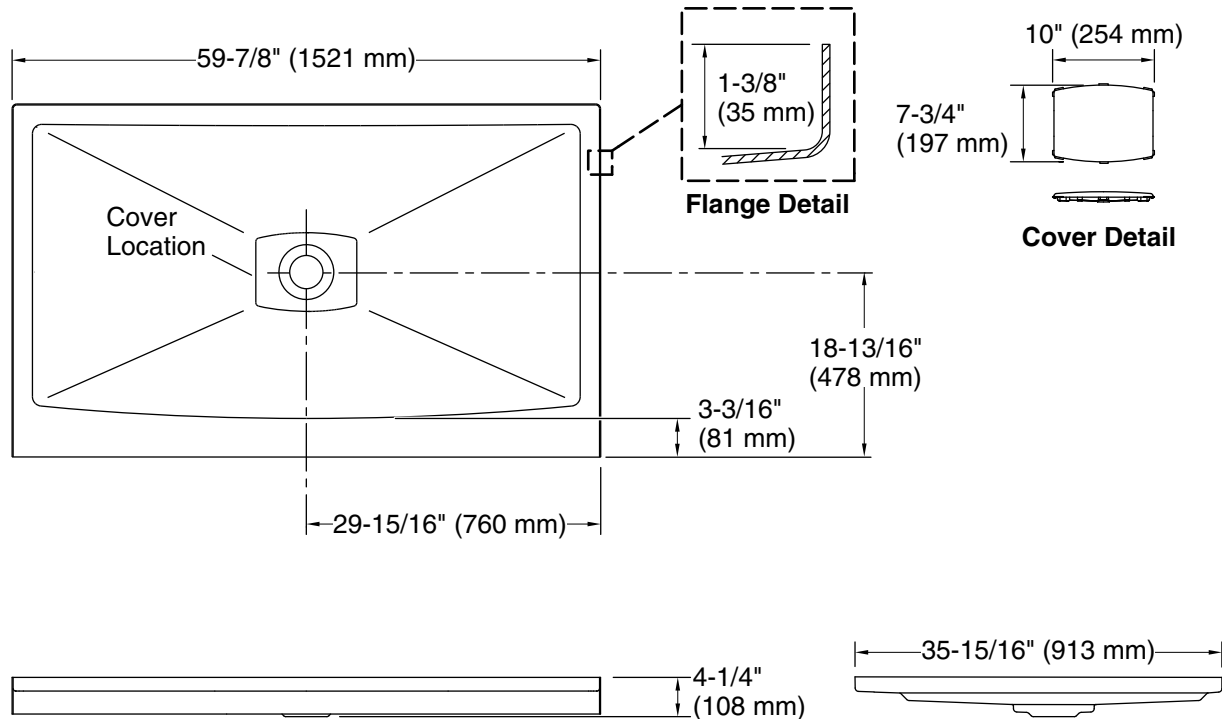

### Technical Information

All product dimensions are nominal.

Drain location:	Center
Weight:	52 lbs (23.6 kg)
Minimum floor load:	17 lbs/ft <sup>2</sup> (83 kg/m <sup>2</sup> )
Minimum flat for door:	2-5/8" (66 mm)