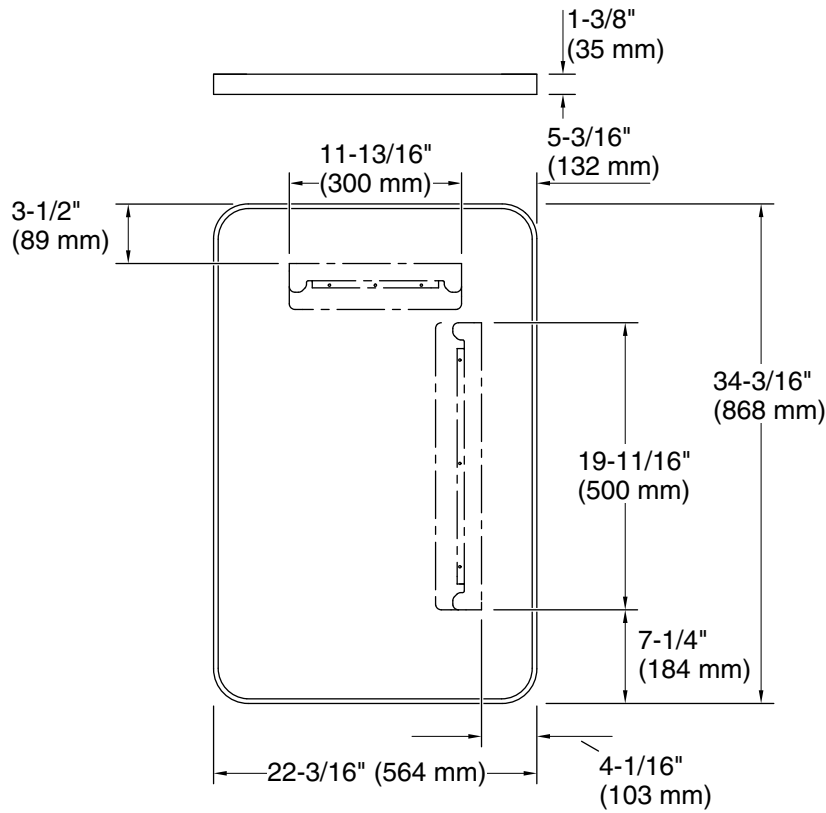

Essential

22" x 34" rectangular framed mirror
K-26052

Features

- Clean and timeless design allows for use in any interior space
- Mounts vertically or horizontally depending on the look you want to create
- Frame maintains a durable, long-lasting finish
- Finishes coordinate with KOHLER® faucet and lighting products

See website for detailed warranty information.

Available Colors/Finishes

Color tiles intended for reference only.

Color	Code	Description
	BNL	Brushed Nickel
	CPL	Polished Chrome

Technical Information

All product dimensions are nominal.