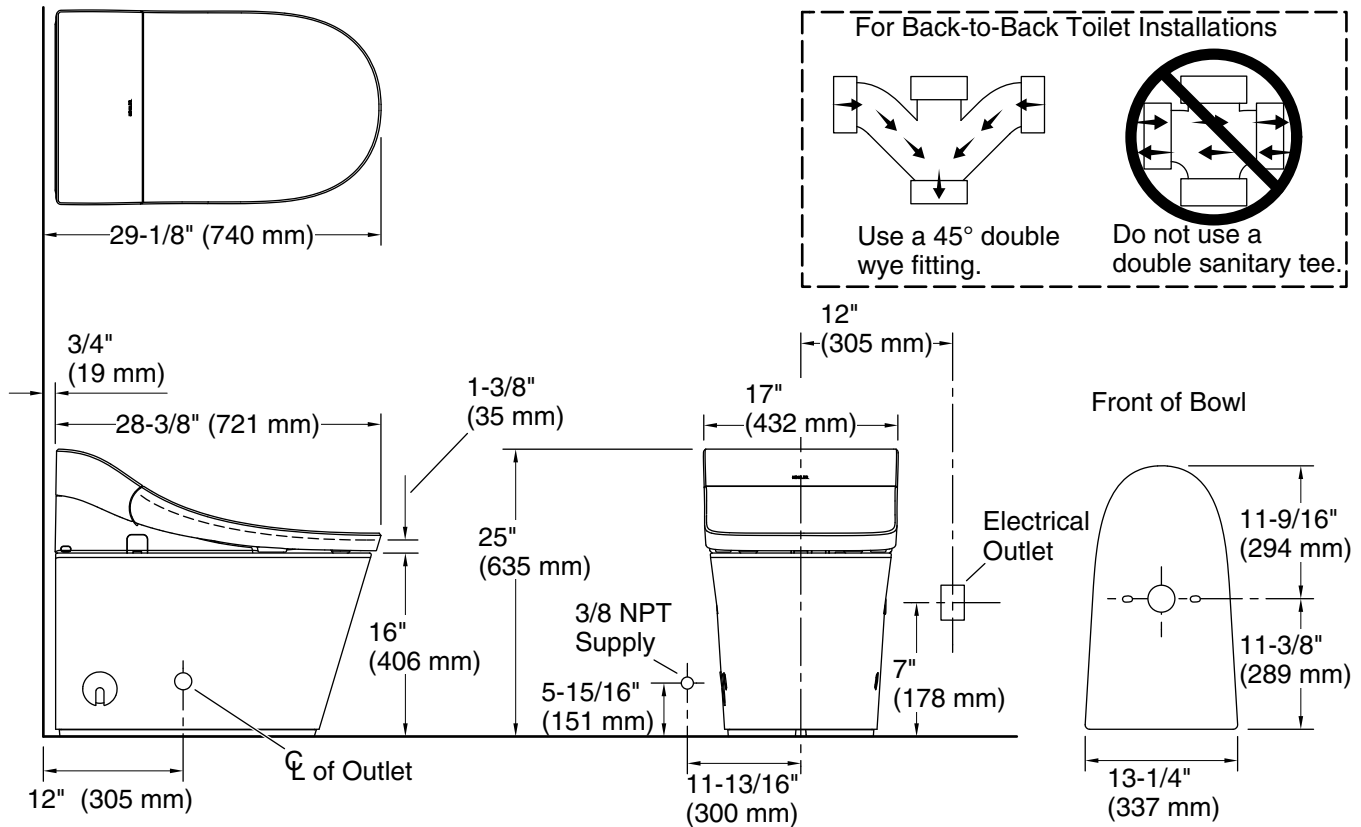

Required Electrical Service

One dedicated circuit required, protected with Class A Ground-Fault Circuit-Interrupter (GFCI). Outside North America, this device may be known as a Residual Current Device (RCD).

120 V, 15 A, 60 Hz

Technical Information

All product dimensions are nominal.

Toilet type:	Floor-mount
Waste Outlet:	Floor
Bowl shape:	Elongated
Flush type:	Power
Seat hinge type:	Self-raising
Trap passageway:	1-15/16" (49 mm)
Rim to water surface:	5-1/4" (133 mm)
Rough-in:	12" (305 mm)

Notes

Install this product according to the installation instructions.

Product dimensions are nominal and may vary per ASME A112.19.2 tolerances.

ADA, OBC, CSA B651 compliant when installed to the specific requirements of these regulations.

Plumbing codes may require elongated toilets and elongated, open-front seats in public bathrooms.

Accessibility standards may require controls to be located on the open side of the toilet.