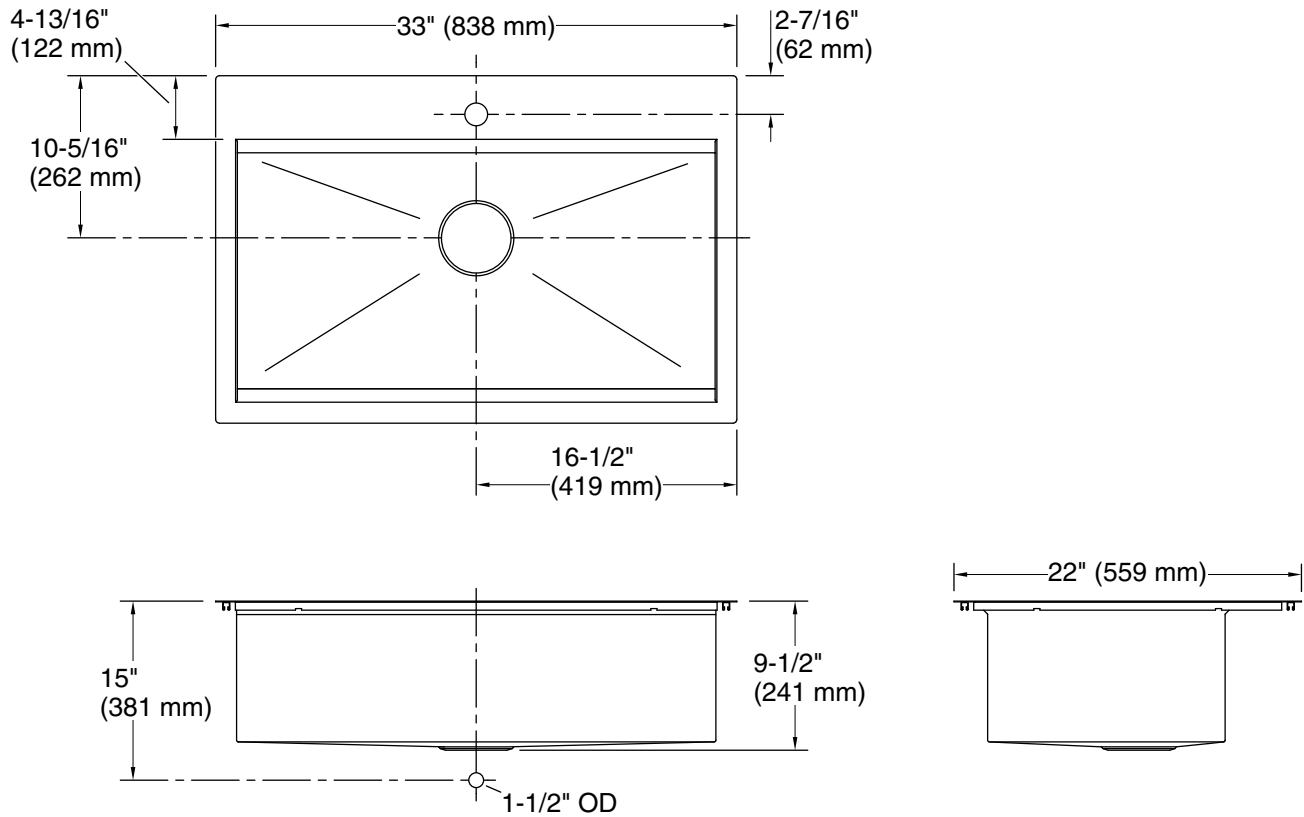

### Features

- 36" (914 mm) minimum base cabinet width
- Single bowl
- Single faucet hole
- 9" (229 mm) depth provides generous workspace
- Tightly angled fabricated corners maximize bowl space
- Two-piece colander set offers convenience while rinsing and draining (dishwasher-safe)
- Durable bamboo cutting board with silicone bumpers for added stability
- Accessories stack and slide to enhance food prep
- Dishwasher-safe silicone sink mat helps protect the sink as well as fragile dishes
- Sink strainer keeps large items from passing into the drain

## Technical Information

All product dimensions are nominal.

Basin configuration: Single Bowl

Min. base cabinet width: 36" (914 mm)

Bowl area (Only): Length: 30-1/4" (768 mm)  
 Width: 14-15/16" (379 mm)  
 Bowl depth: 9-3/16" (233 mm)