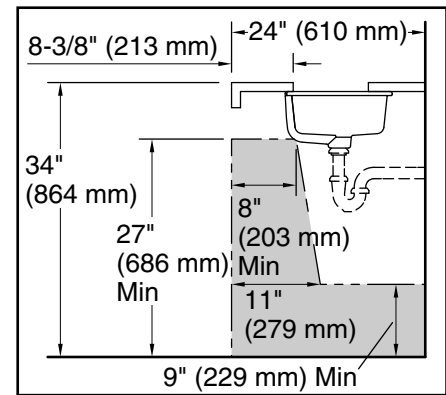

Technical Information

All product dimensions are nominal.

Basin configuration:	Single Bowl
Bowl area (Only):	Length: 11-1/16" (280 mm) Width: 11-3/16" (284 mm) Bowl depth: 5-1/8" (130 mm) Water depth: 3-1/4" (83 mm)
With overflow:	Yes
Drain hole:	1-3/4" (44 mm)
Template:	1372555-7, required, not included

Notes

Install this product according to the installation instructions.

NOTICE: Countertop manufacturer or cutter must use the current product template available at www.kohler.com, or by calling 1-800-4KOHLER. Kohler Co. is not responsible for cutout errors when the incorrect cutout template is used.

Product dimensions are nominal and may vary per ASME A112.19.2 tolerances.

ADA, OBC, CSA B651 compliant when installed to the specific requirements of these regulations.