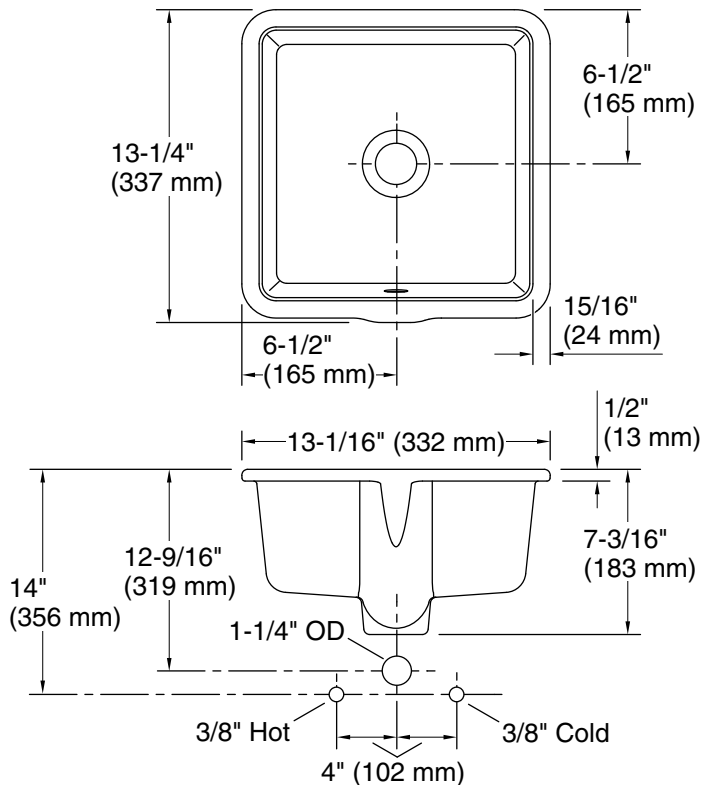

Technical Information

All product dimensions are nominal.

Basin configuration:	Single Bowl
Bowl area (Only):	Length: 11-1/16" (280 mm) Width: 11-3/16" (284 mm) Bowl depth: 5-1/8" (130 mm) Water depth: 3-1/4" (83 mm)
With overflow:	Yes
Drain hole:	1-3/4" (44 mm)
Template:	1372555-7, required, not included

Notes

Install this product according to the installation instructions.

NOTICE: Countertop manufacturer or cutter must use the current product template available at www.kohler.com, or by calling 1-800-4KOHLER. Kohler Co. is not responsible for cutout errors when the incorrect cutout template is used.

Product dimensions are nominal and may vary per ASME A112.19.2 tolerances.

ADA, OBC, CSA B651 compliant when installed to the specific requirements of these regulations.