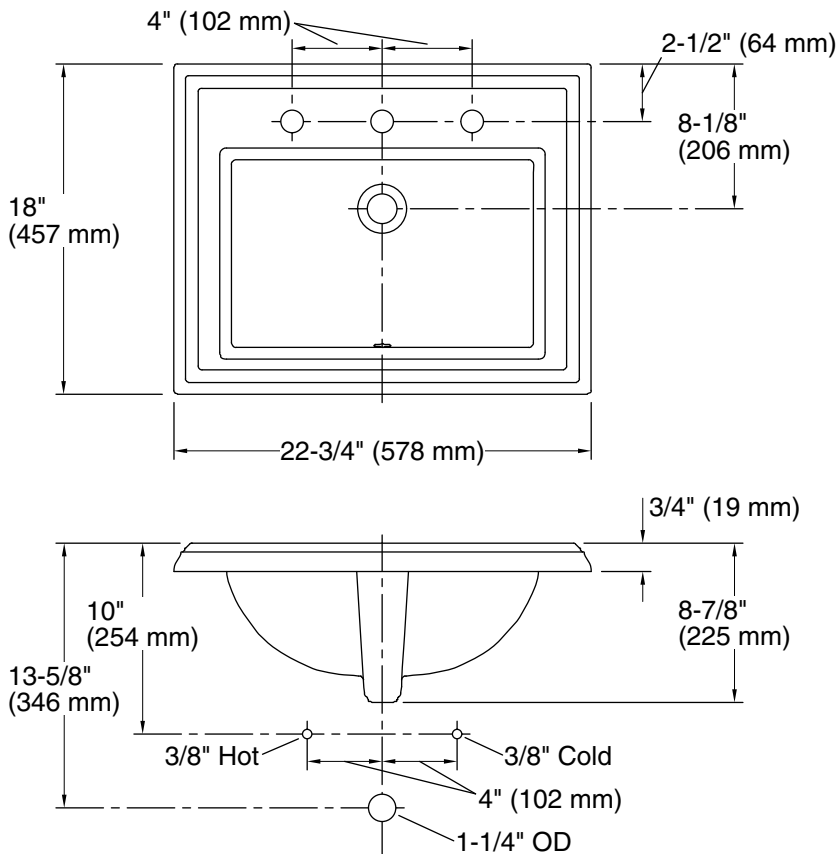

Memoirs® Stately
 22-3/4" rectangular drop-in bathroom sink
K-2337-8

Features

- 8" (203 mm) widespread faucet holes
- Elegant rectangular basin
- Overflow drain
- Coordinates with other products in the Memoirs collection

For the most current Specification Sheet, go to www.kohler.com USA or www.kohler.ca Canada

3-6-2026 21:58 - US/CA

Technical Information

All product dimensions are nominal.

Basin configuration:	Single Bowl
Center(s):	8" (203 mm)
Bowl area (Only):	Length: 17" (432 mm) Width: 10" (254 mm) Water depth: 5" (127 mm)
With overflow:	Yes
Number of deck holes:	3
Faucet hole(s):	1-3/8" (35 mm)
Drain hole:	1-3/4" (44 mm)
Template:	1003676, required, included