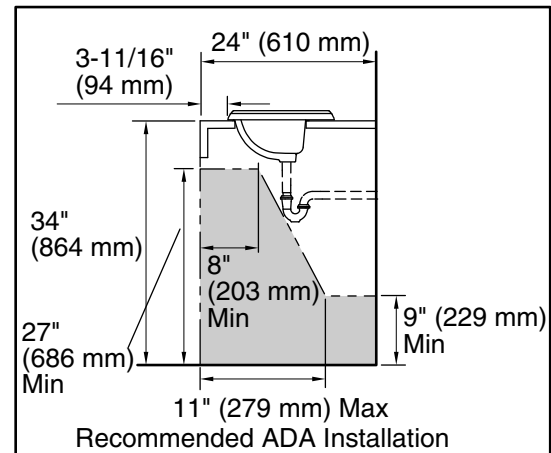

For the most current Specification Sheet, go to www.kohler.com USA or www.kohler.ca Canada

3-6-2026 21:58 - US/CA

Technical Information

All product dimensions are nominal.

Basin configuration:	Single Bowl
Center(s):	8" (203 mm)
Bowl area (Only):	Length: 17" (432 mm) Width: 10" (254 mm) Water depth: 5" (127 mm)
With overflow:	Yes
Number of deck holes:	3
Faucet hole(s):	1-3/8" (35 mm)
Drain hole:	1-3/4" (44 mm)
Template:	1003676, required, included