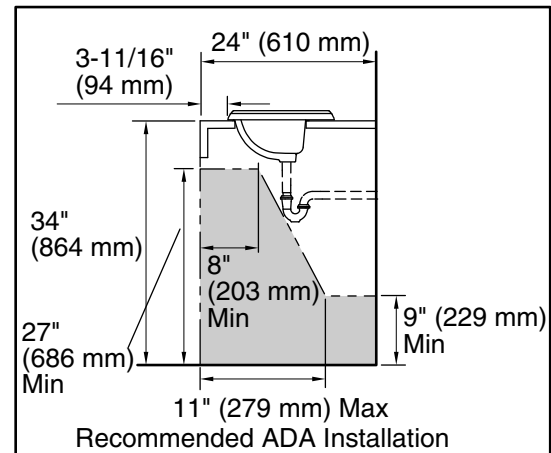

For the most current Specification Sheet, go to www.kohler.com USA or www.kohler.ca Canada

3-6-2026 21:57 - US/CA

THE BOLD LOOK
OF **KOHLER**®

Technical Information

All product dimensions are nominal.

Basin configuration:	Single Bowl
Center(s):	4" (102 mm)
Bowl area (Only):	Length: 17" (432 mm) Width: 10" (254 mm) Water depth: 5" (127 mm)
With overflow:	Yes
Number of deck holes:	3
Faucet hole(s):	1-1/4" (32 mm)
Drain hole:	1-3/4" (44 mm)
Template:	1003676, required, included