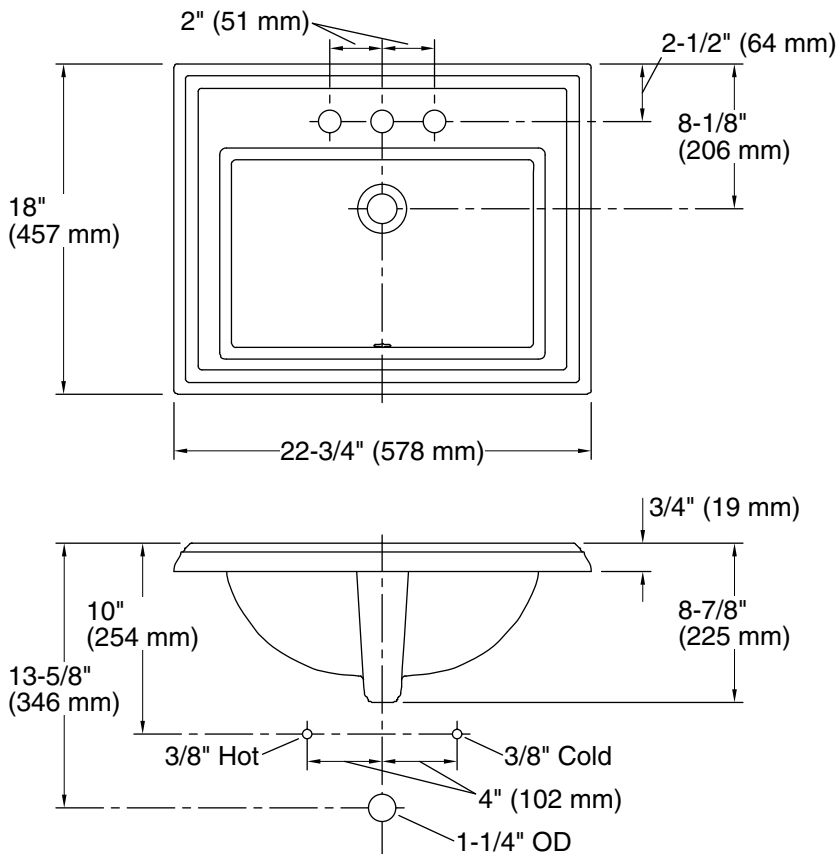

Memoirs® Stately

22-3/4" rectangular drop-in bathroom sink
K-2337-4

Features

- 4" (102 mm) centerset faucet holes
- Elegant rectangular basin
- Overflow drain
- Coordinates with other products in the Memoirs collection

For the most current Specification Sheet, go to www.kohler.com USA or www.kohler.ca Canada

3-6-2026 21:57 - US/CA

THE BOLD LOOK
OF **KOHLER**®

Technical Information

All product dimensions are nominal.

Basin configuration:	Single Bowl
Center(s):	4" (102 mm)
Bowl area (Only):	Length: 17" (432 mm) Width: 10" (254 mm) Water depth: 5" (127 mm)
With overflow:	Yes
Number of deck holes:	3
Faucet hole(s):	1-1/4" (32 mm)
Drain hole:	1-3/4" (44 mm)
Template:	1003676, required, included