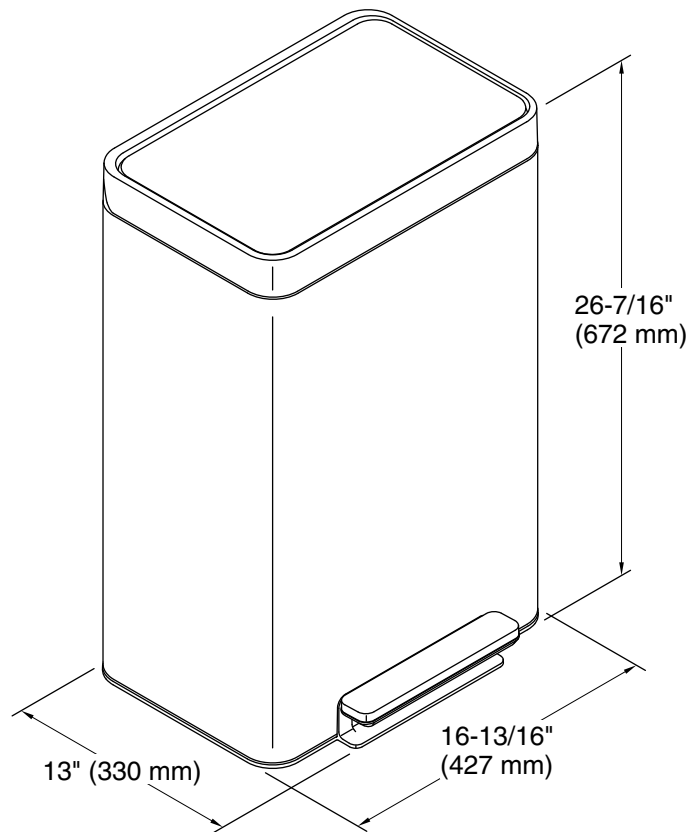

Technical Information

All product dimensions are nominal.

Material: Stainless Steel