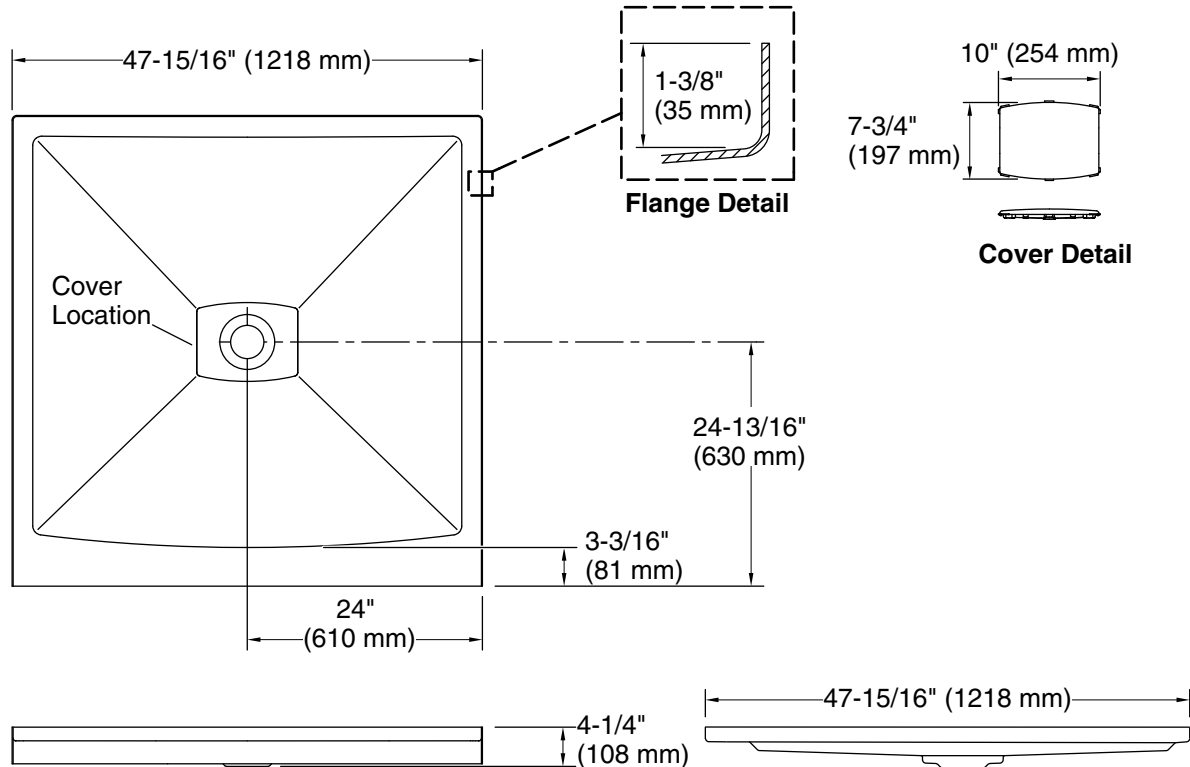

Color	Code	Description
-------	------	-------------

	0	White
	96	Biscuit
	NY	Dune
	95	Ice™ Grey

Technical Information

All product dimensions are nominal.

Drain location:	Center
Weight:	54 lbs (24.5 kg)
Minimum floor load:	20 lbs/ft ² (97.6 kg/m ²)
Minimum flat for door:	2-5/8" (66 mm)

Notes

Measure your actual product for rough-in details.

Install this product according to the installation instructions.

Shimming may be required to level the fixture.

Shimming may be required between the stud frame and the fixture.