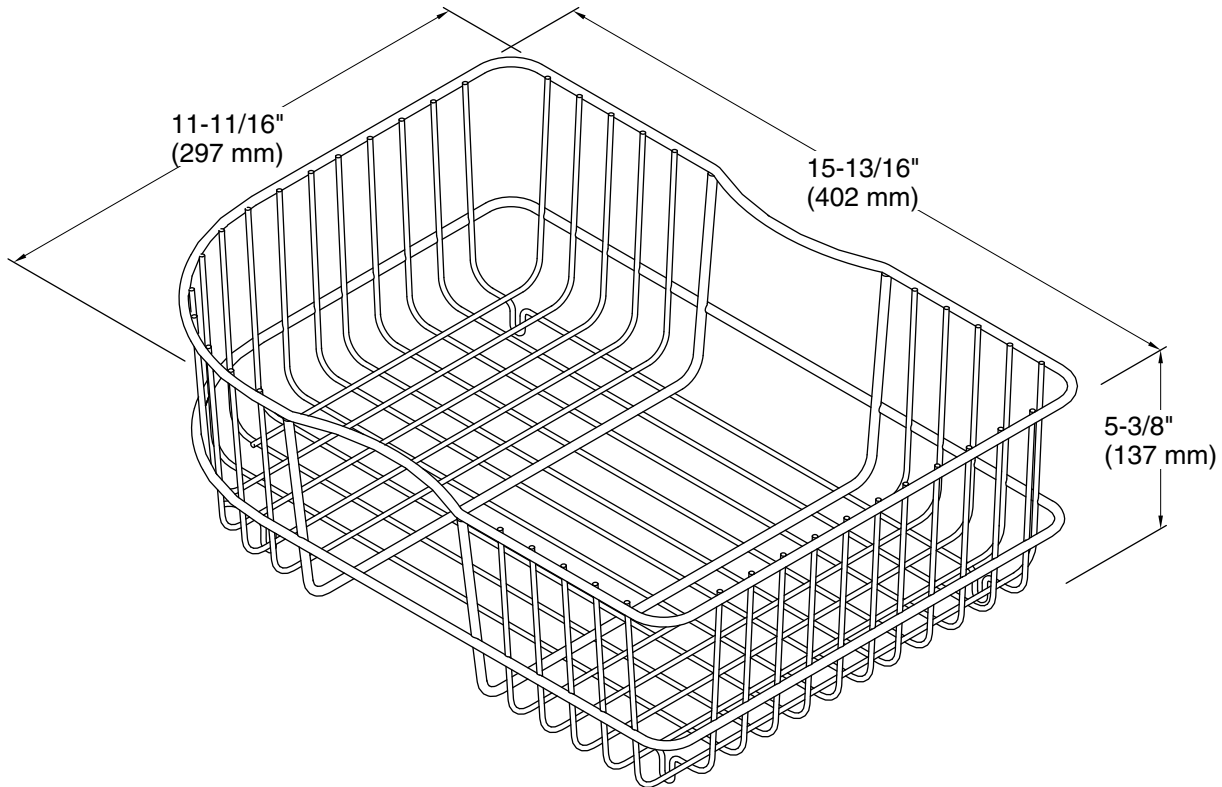

Technical Information

All product dimensions are nominal.

Material: Stainless Steel