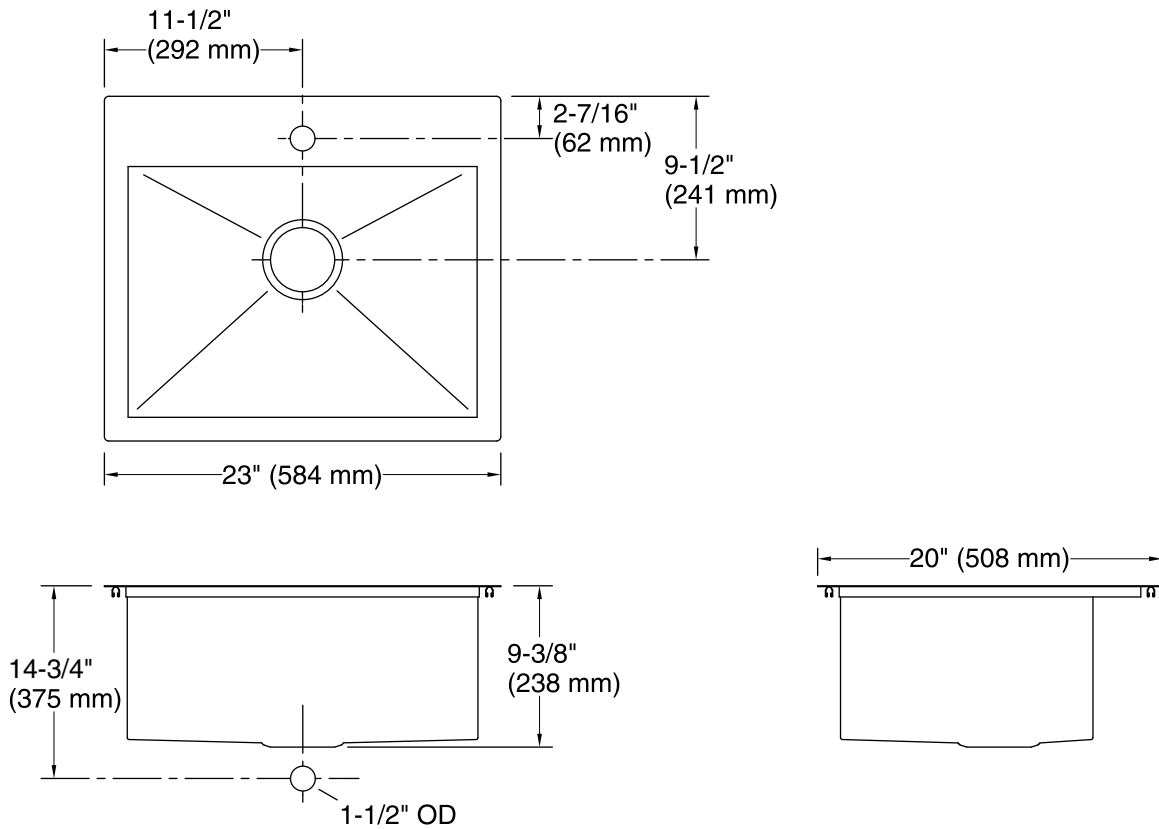

Technical Information

All product dimensions are nominal.

Installation: Top-mount, Under-mount

Notes

Install this product according to the installation instructions.

NOTICE: Countertop manufacturer or cutter must use the cut-out template provided with the product, or a current one provided by Kohler Co. (call 1-800-4-KOHLER). Kohler Co. is not responsible for cutout errors when the incorrect cut-out template is used.