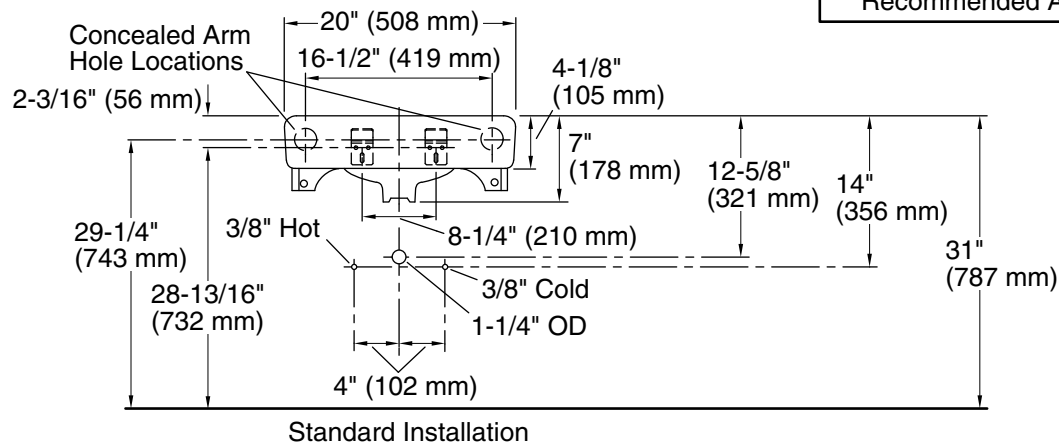

Features

- Made from premium materials that withstand high-volume usage
- 20" (508 mm) x 18" (457 mm)
- Faucet sold separately

Material

- Vitreous china

Installation

- Wall-mount
- Drilled for concealed arm carrier installation

See website for detailed warranty information.

Available Colors/Finishes

Color tiles intended for reference only.

Color	Code	Description
	0	White
	96	Biscuit
	7	Black Black™

Technical Information

All product dimensions are nominal.

Basin configuration:	Single Bowl
Bowl area (Only):	Length: 18" (457 mm) Width: 13" (330 mm) Water depth: 4-7/8" (124 mm)
With overflow:	Yes
Number of deck holes:	1
Faucet hole(s):	1-3/8" (35 mm)
Drain hole:	1-3/4" (44 mm)