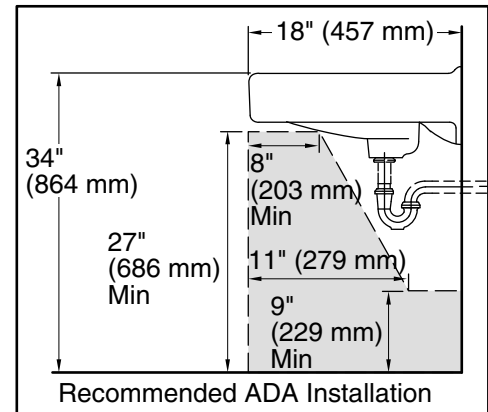

Features

- Made from premium materials that withstand high-volume usage
- 20" (508 mm) x 18" (457 mm)
- Faucet sold separately

Material

- Vitreous china

Installation

- Wall-mount
- Drilled for concealed arm carrier installation

Recommended Products/Accessories

K-8998 P-Trap
K-23726 Drain treatment
K-23725 Cast iron cleaner

ADA **CSA B651** **OBC**

Codes/Standards

ASME A112.19.2/CSA B45.1
ADA
ICC/ANSI A117.1
CSA B651
OBC

KOHLER® Vitreous China Bathroom Sink Lifetime Limited Warranty

See website for detailed warranty information.

Available Colors/Finishes

Color tiles intended for reference only.

Color	Code	Description
	0	White
	96	Biscuit
	7	Black Black™

Technical Information

All product dimensions are nominal.

Basin configuration:	Single Bowl
Bowl area (Only):	Length: 18" (457 mm) Width: 13" (330 mm) Water depth: 4-7/8" (124 mm)
With overflow:	Yes
Number of deck holes:	1
Faucet hole(s):	1-3/8" (35 mm)
Drain hole:	1-3/4" (44 mm)