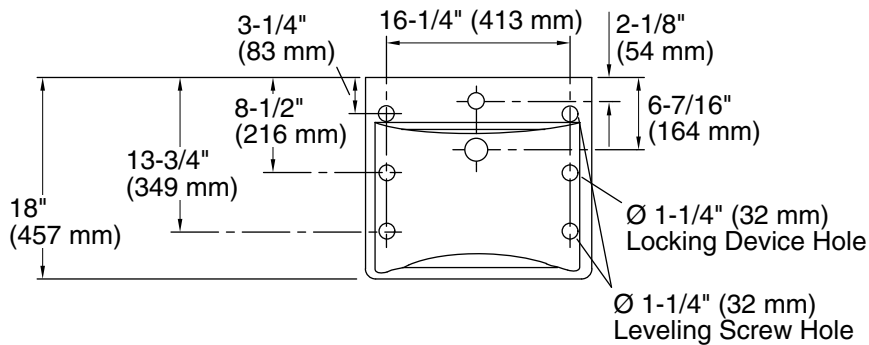

Features

- Made from premium materials that withstand high-volume usage
- 20" (508 mm) x 18" (457 mm)
- Faucet sold separately

Material

- Vitreous china

Installation

- Wall-mount
- Drilled for concealed arm carrier installation

See website for detailed warranty information.

Available Colors/Finishes

Color tiles intended for reference only.

Color	Code	Description
	0	White
	96	Biscuit
	7	Black Black™

Technical Information

All product dimensions are nominal.

Basin configuration:	Single Bowl
Bowl area (Only):	Length: 18" (457 mm) Width: 13" (330 mm) Water depth: 4-7/8" (124 mm)
With overflow:	Yes
Number of deck holes:	1
Faucet hole(s):	1-3/8" (35 mm)
Drain hole:	1-3/4" (44 mm)