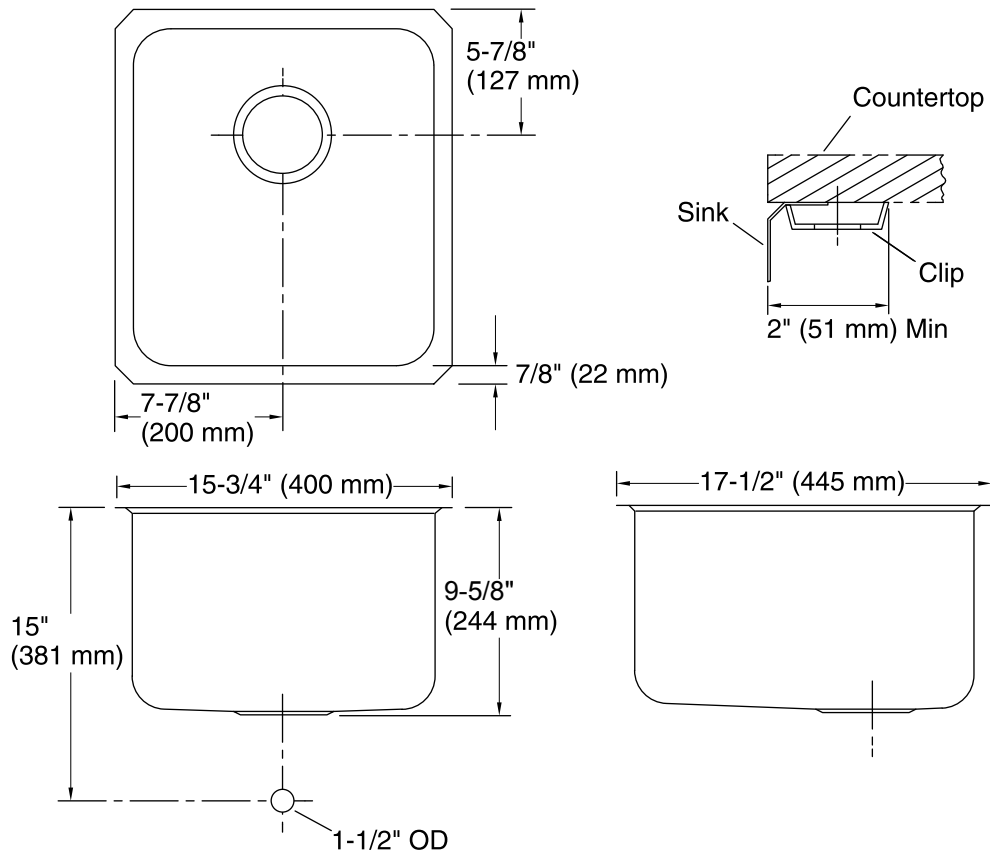

Technical Information

All product dimensions are nominal.

Installation:	Under-mount
Min. base cabinet width:	21" (533 mm)
Bowl area:	Length: 14" (356 mm) Width: 15-3/4" (400 mm) Bowl depth: 9-1/2" (241 mm) Water depth: 9-1/2" (241 mm)
Drain hole:	3-5/8" (92 mm)
Template:	111134-7, required, included

Notes

Install this product according to the installation instructions.

Allow a minimum of 2" (51 mm) clearance around the sink rim for clip attachment.

ADA compliant when installed to the specific requirements of these regulations.