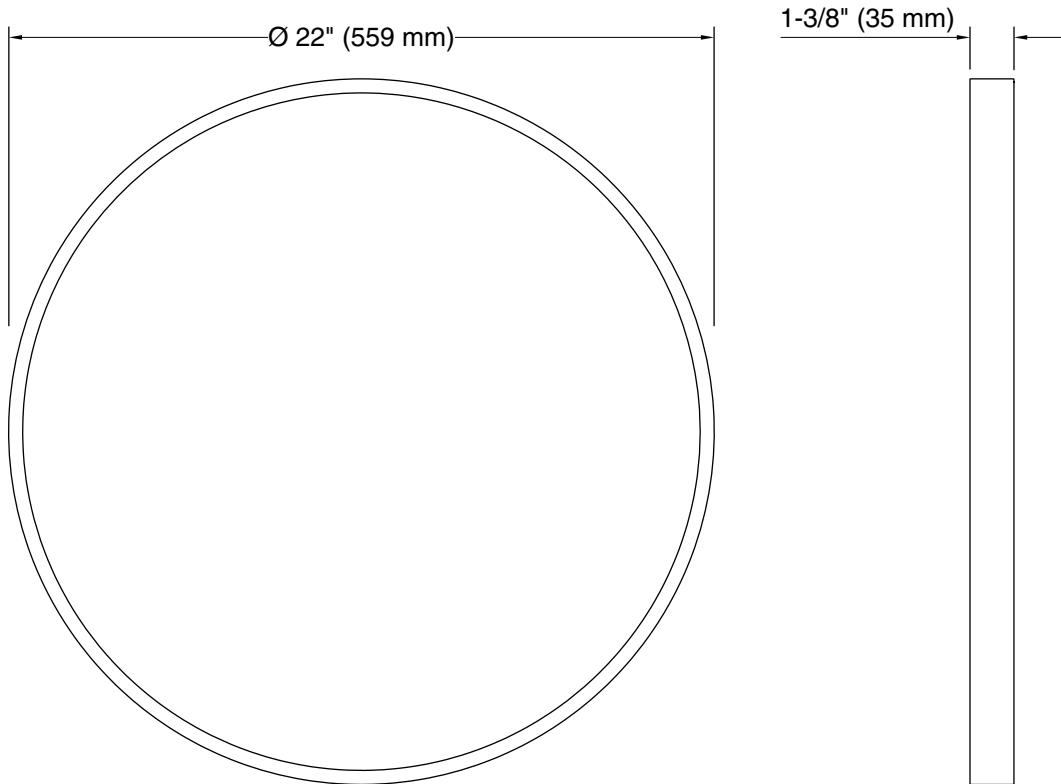

Color	Code	Description
	BNL	Brushed Nickel
	CPL	Polished Chrome
	BLL	Matte Black

Technical Information

All product dimensions are nominal.

Lighting included: No

Notes

Install this product according to the installation instructions.