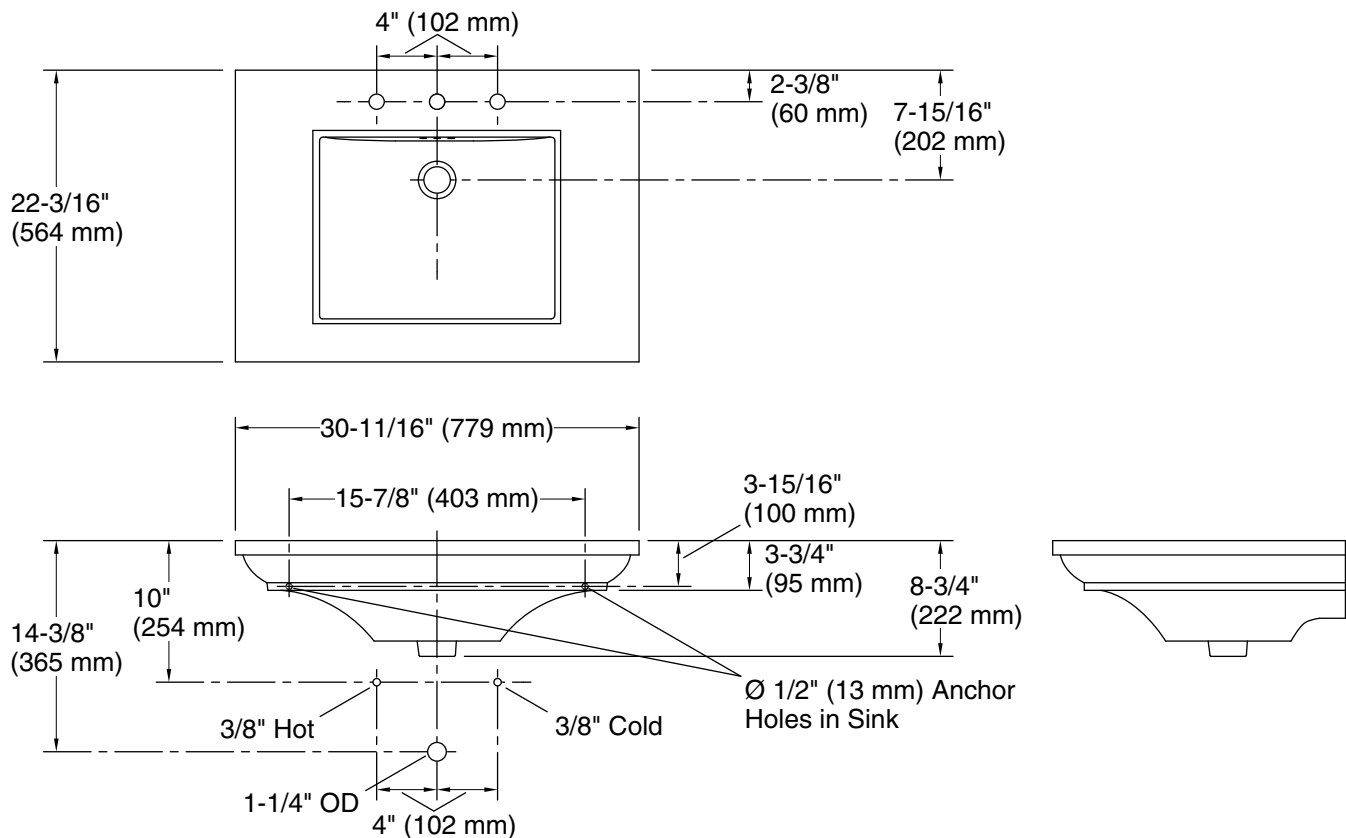

## Features

- 8" (203 mm) widespread faucet holes
- Elegant rectangular basin
- Overflow drain

### Technical Information

All product dimensions are nominal.

Basin configuration:	Single Bowl
Center(s):	8" (203 mm)
Bowl area (Only):	Length: 19" (483 mm) Width: 14" (356 mm) Water depth: 5-1/2" (140 mm)
With overflow:	Yes
Number of deck holes:	3
Faucet hole(s):	1-3/8" (35 mm)
Drain hole:	1-3/4" (44 mm)
Template:	Above-counter, 1003228-7, required, included