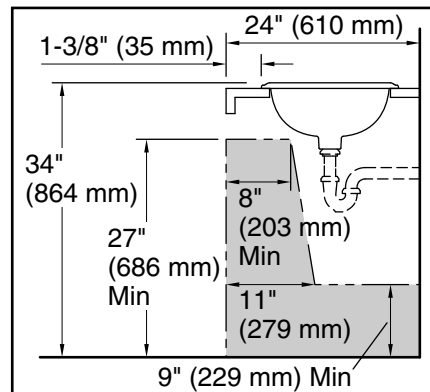

Recommended ADA Installation