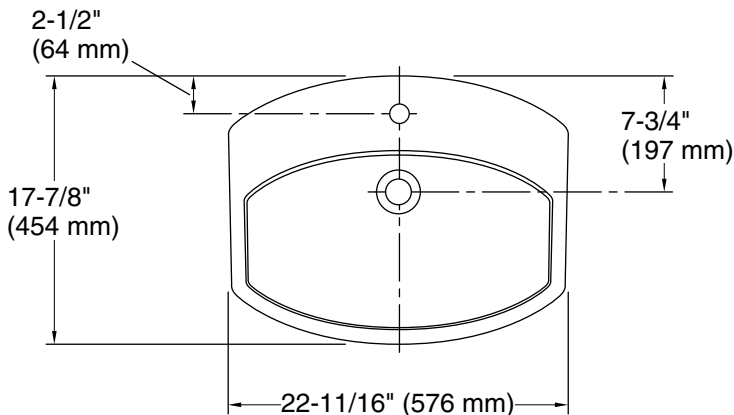

Recommended ADA Installation