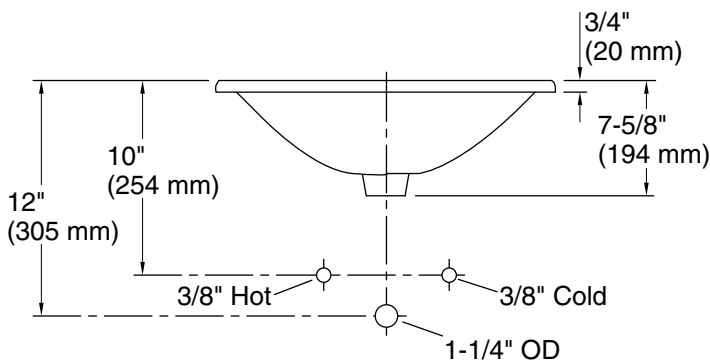

Technical Information

All product dimensions are nominal.

- Basin configuration: Single Bowl
- Bowl area (Only): Length: 20-3/8" (518 mm)
  Width: 11-1/2" (292 mm)
  Water depth: 3-5/8" (92 mm)
- With overflow: Yes
- Number of deck holes: 1
- Faucet hole(s): 1-3/8" (35 mm)
- Drain hole: 1-3/4" (44 mm)
- Template: 1017302-7, required, included

Notes

Install this product according to the installation instructions.

NOTICE: Countertop manufacturer or cutter must use the cut-out template provided with the product, or a current one provided by Kohler Co. (call 1-800-4KOHLER). Kohler Co. is not responsible for cutout errors when the incorrect cut-out template is used.

Product dimensions are nominal and may vary per ASME A112.19.2 tolerances.

ADA, OBC, CSA B651 compliant when installed to the specific requirements of these regulations.