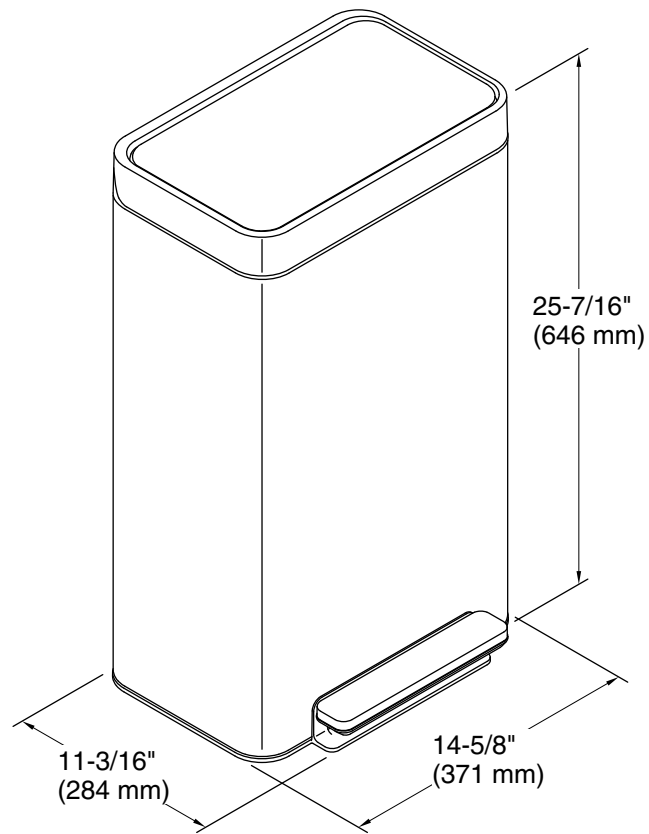

Available Colors/Finishes

Color tiles intended for reference only.

Color	Code	Description
	ST	Stainless Steel
	BST	Black Stainless

Technical Information

All product dimensions are nominal.

Material: Stainless Steel