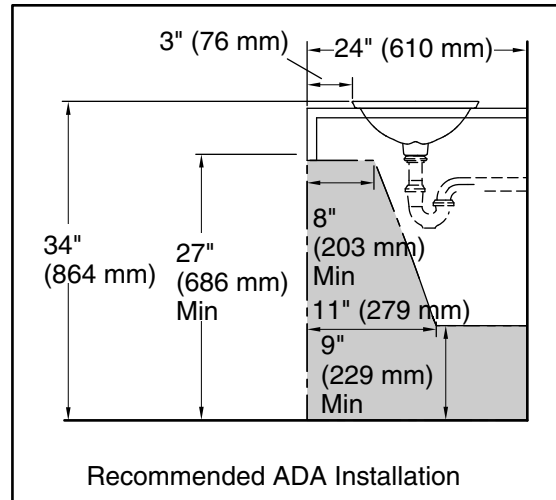

For the most current Specification Sheet, go to [www.kohler.com](http://www.kohler.com) USA or [www.kohler.ca](http://www.kohler.ca) Canada

2-25-2026 21:02 - US/CA

THE BOLD LOOK  
OF **KOHLER**®

# Sartorial™ Herringbone Carillon®

21" rectangular drop-in bathroom sink, no overflow  
K-75749-HD1

Standard Installation

Recommended ADA Installation

## Technical Information

All product dimensions are nominal.

Basin configuration: Single Bowl

Bowl area (Only): Length: 21-1/8" (536 mm)  
Width: 14-9/16" (370 mm)  
Bowl depth: 4-1/8" (105 mm)  
Water depth: 4-1/8" (105 mm)