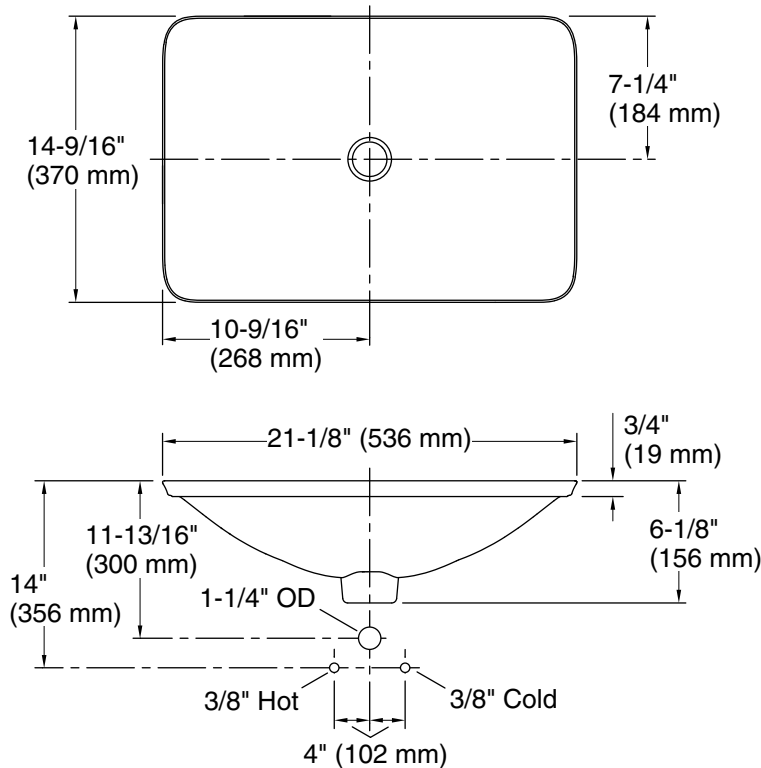

Sartorial™ Herringbone Carillon®

21" rectangular drop-in bathroom sink, no overflow
K-75749-HD1

Standard Installation